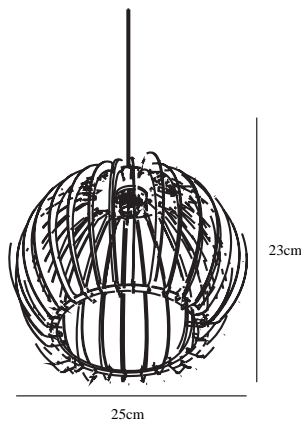

# CHINO 25 | PENDANT | NATURE

84823014

nordlux®

Voltage (V): 230 Volt

IP degree: IP20

Maximum bulb wattage (W): 60W

Class (Class 1, Class 2, Class 3):

Class 2 (Double isolated)

Bulb base: E27

Dimmerable: Yes with compatible

bulb

Color: Nature

Height (cm): 23

Shade Diameter (cm): 25

EAN: 5701581346284

TUN: 1850667

Item Number: 84823014

Pcs Per Master Carton: 3

Sales Box Height (cm): 9

Sales Box Width(cm): 22

Sales Box Depth (cm): 22

Sales Box Volume m<sup>3</sup> : 0.0044

Product net weight (kg): 0.27

Primary material: Wood

Color of the cable: Black

Length of the cable (cm): 250

Surface material of the cable:

Plastic

Is the cable replaceable: False

- Nature style • Wooden structure creates beautiful shadow play • Create your own design expression with a decorative bulb
- Experience the wooden structure of the beautiful poplar veneer • Knock-down packing for