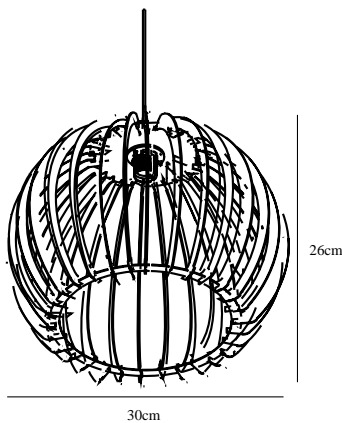

CHINO 30 | PENDANT | NATURE

84833014

nordlux®

Voltage (V): 230 Volt

IP degree: IP20

Maximum bulb wattage (W): 60W

Class (Class 1, Class 2, Class 3):

Class 2 (Double isolated)

Bulb base: E27

Dimmerable: Yes with compatible

bulb

Color: Nature

Height (cm): 26

Shade Diameter (cm): 30

EAN: 5701581346383

TUN: 1850668

Item Number: 84833014

Pcs Per Master Carton: 3

Sales Box Height (cm): 9

Sales Box Width(cm): 25

Sales Box Depth (cm): 25

Sales Box Volume m³ : 0.0056

Product net weight (kg): 0.3

Primary material: Wood

Color of the cable: Black

Length of the cable (cm): 250

Surface material of the cable:

Plastic

Is the cable replaceable: False

- Nature style • Wooden structure creates beautiful shadow play • Create your own design expression with a decorative bulb
- Experience the wooden structure of the beautiful poplar veneer • Knock-down packing for