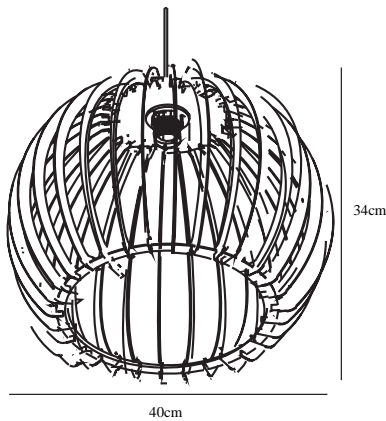

CHINO 40 | PENDANT | NATURE

84843014

nordlux®

Voltage (V): 230 Volt

IP degree: IP20

Maximum bulb wattage (W): 60W

Class (Class 1, Class 2, Class 3):

Class 2 (Double isolated)

Bulb base: E27

Dimmerable: Yes with compatible bulb

Color: Nature

Height (cm): 34

Shade Diameter (cm): 40

EAN: 5701581346482

TUN: 1850669

Item Number: 84843014

Pcs Per Master Carton: 3

Sales Box Height (cm): 9

Sales Box Width(cm): 33

Sales Box Depth (cm): 34

Sales Box Volume m³ : 0.0101

Product net weight (kg): 0.33

Primary material: Wood

Color of the cable: Black

Length of the cable (cm): 250

Surface material of the cable:

Plastic

Is the cable replaceable: False

- Nature style • Wooden structure creates beautiful shadow play • Create your own design expression with a decorative bulb
- Experience the wooden structure of the beautiful poplar veneer • Knock-down packing for