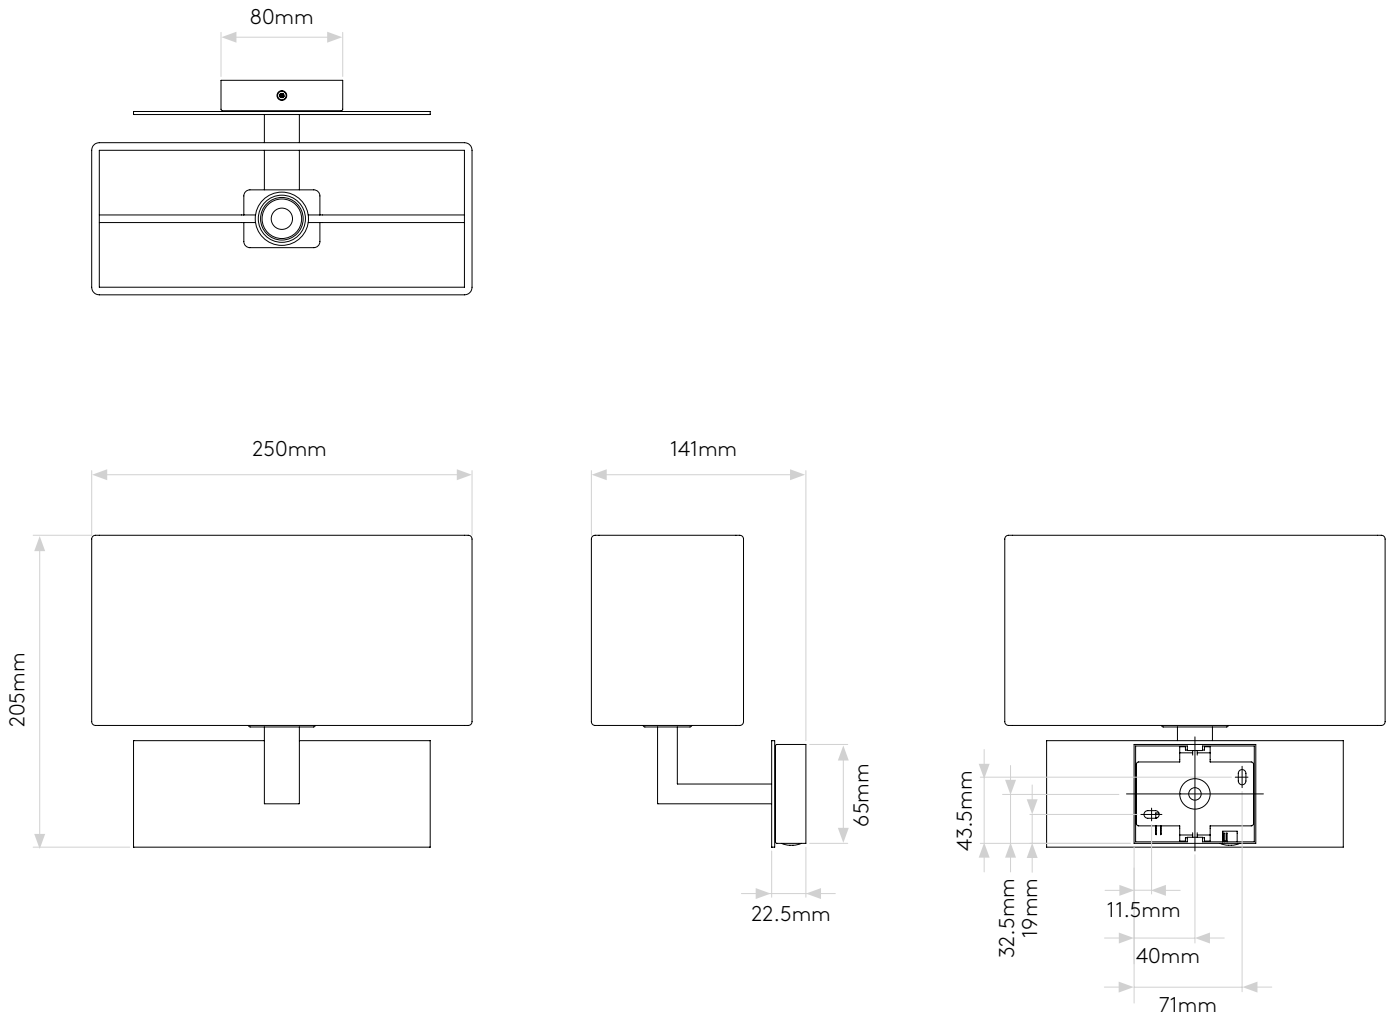

Park Lane

astro

General

Location:	Interior
Class:	CE (Class I)
Ip Rating:	IP20
Bathroom Zone:	Zone 3
Driver Required:	No
Installation Orientation:	Wall Mount - Horizontal
Main Material:	Metal - Mild Steel
Dimensions (mm):	H: 205 W: 250 D: 141
Cut Out Hole :	-
Recess Depth (mm):	-
Fire Rating:	-
Cable Length (mm):	-
Gross Weight (kg):	1.28

Lamp

Light Source:	E14/SES
Wattage:	60W
Lamp Included:	No
Maximum Lamp Length (mm):	95
Luminous Flux (lm):	Lamp Dependent
Colour Temp (K):	Lamp Dependent
CRI (Ra):	Lamp Dependent
Macadam Ellipse:	Lamp Dependent
Tilt Adjustable Angle (°):	-
Rotation Adjustable Angle (°):	-
Lifetime (hrs):	Lamp Dependent
Beam Angle (°):	-

Please note that some dimensions may vary slightly due to manufacturing tolerances, this includes cable entry and fixing holes

Veuillez noter que certaines dimensions peuvent varier légèrement en raison des tolérances de fabrication, y compris l'entrée de câble et les trous de fixation.