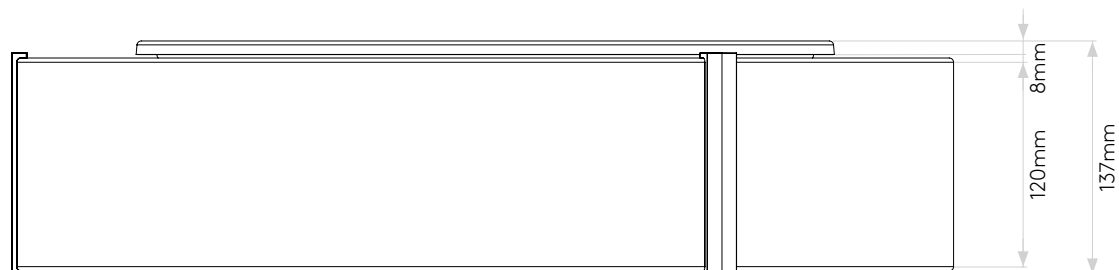

Please note that some dimensions may vary slightly due to manufacturing tolerances, this includes cable entry and fixing holes

Veuillez noter que certaines dimensions peuvent varier légèrement en raison des tolérances de fabrication, y compris l'entrée de câble et les trous de fixation.

Bitte beachten Sie, dass die Maße Fertigungstoleranzen unterliegen und daher in geringem Umfang von der angegebenen Größe abweichen können. Dies gilt auch für Kabeleingänge und Befestigungslöcher.

Si prega notare che possono esserci piccole variazioni in alcune dimensioni dovute alle tolleranze di produzione, queste includono l'ingresso del cavo e i fori di fissaggio.