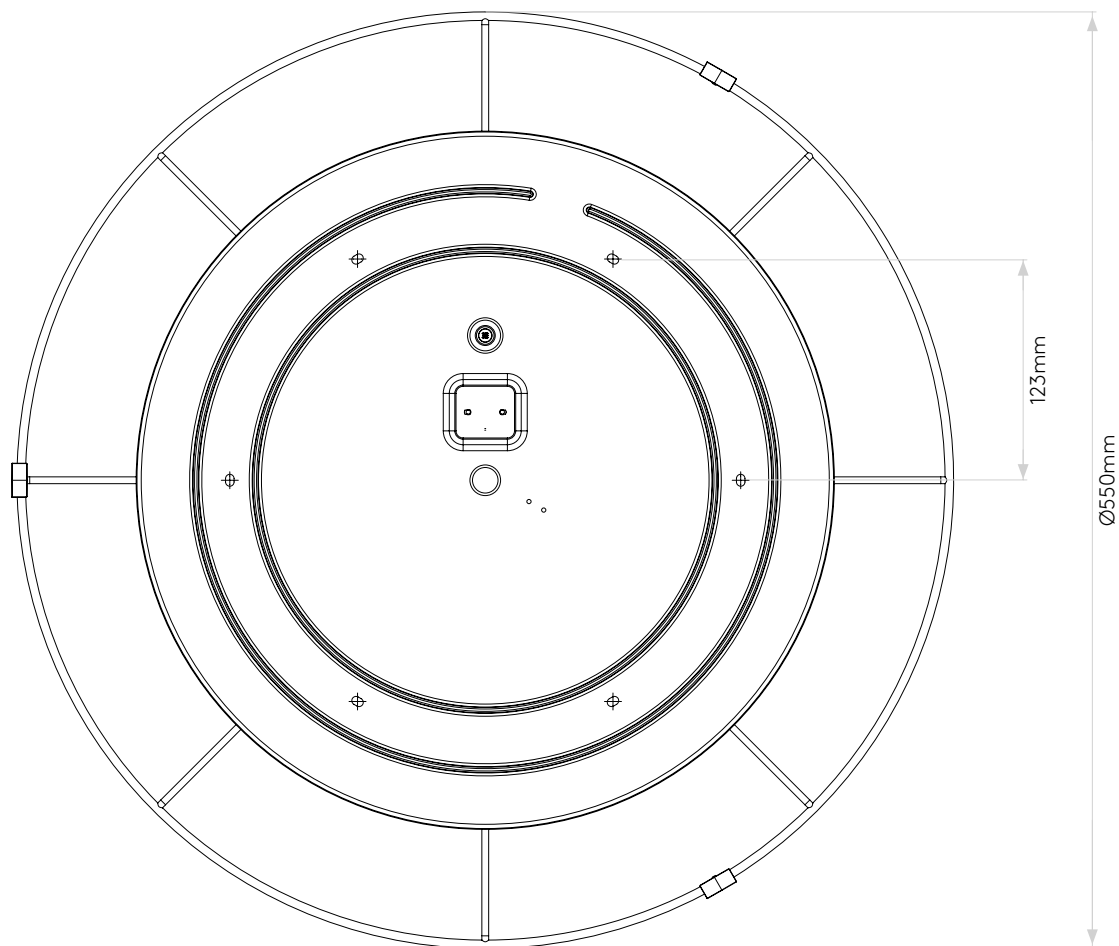

Please note that some dimensions may vary slightly due to manufacturing tolerances, this includes cable entry and fixing holes

Veuillez noter que certaines dimensions peuvent varier légèrement en raison des tolérances de fabrication, y compris l'entrée de câble et les trous de fixation.

Bitte beachten Sie, dass die Maße Fertigungstoleranzen unterliegen und daher in geringem Umfang von der angegebenen Größe abweichen können. Dies gilt auch für Kabeleingänge und Befestigungslöcher.

Si prega notare che possono esserci piccole variazioni in alcune dimensioni dovute alle tolleranze di produzione, queste includono l'ingresso del cavo e i fori di fissaggio.