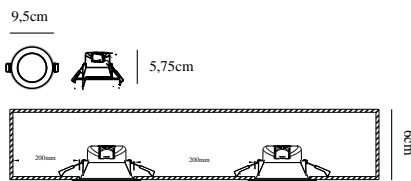

BIRLA | DOWNLIGHT | WHITE

84950001

nordlux®

Voltage (V): 230 Volt
IP degree: IP20
Class (Class 1, Class 2, Class 3):
Class 2 (Double isolated)
Bulb base: LED Module
Dimmerable: True
Parallel connection: True

Primary material: Plastic
Color of the cable: White
Length of the cable (cm): 20
Is the cable replaceable: True
Color: White

Height (cm): 5.75
Built In Spot Diameter (cm): 9.5
Mount directly into insulation: True
EAN: 5701581373082
TUN: 1902491
Item Number: 84950001
Pcs Per Master Carton: 6

Sales Box Height (cm): 20
Sales Box Width(cm): 10
Sales Box Depth (cm): 17
Sales Box Volume m³ : 0.0034
Product net weight (kg): 0.15

Brightness of light (Lumen): 600
Color Temperature (K): 3000
Ra-value : 80
Lifetime (h): 30000
Beam Angle (°) : 90
Candela (cd) (for directional lamp only): 258
Energy Class: F
Actual Watt (W): 6

- Can be mounted directly into insulation • Parallel connection possible
- 5 year LED guarantee