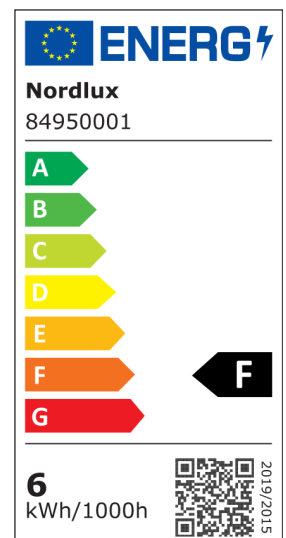

Built-in spotlights are suitable for places like the kitchen or hallway, where they do not take up unnecessary space. Supplied incl. built-in LED diode light bulbs with low energy consumption and a long life.