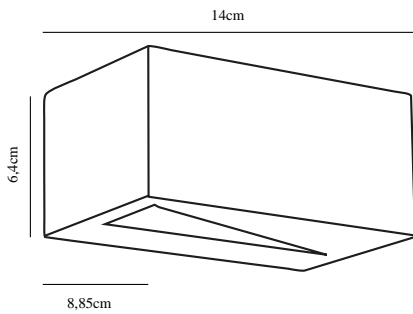

NENE | WALL LIGHT | BLACK

872723

nordlux®

Voltage (V): 230 Volt
IP degree: IP54
Class (Class 1, Class 2, Class 3):
Class 1 (Earth contact)
Bulb base: LED Module
Parallel connection: False

Primary material: Metal
Secondary material: Glass
Color of the Glass: Clear
Suitable for Seaside: No
Color: Black

Height (cm): 6.4
Width (cm): 14
Projection (cm): 8.85
EAN: 7057388727237
TUN: 1935357
Item Number: 872723

Pcs Per Master Carton: 3
Sales Box Height (cm): 13
Sales Box Width(cm): 17
Sales Box Depth (cm): 23
Sales Box Volume m³ : 0.0051
Product net weight (kg): 0.548

Brightness of light (Lumen): 480
Color Temperature (K): 3000
Ra-value : 80
Lifetime (h): 25000
Beam Angle (°) : 42
Candela (cd) (for directional lamp only): 306
Energy Class: F
Actual Watt (W): 8

- Both up- and downlight
- Parallel connection possible
- 5 year LED guarantee

Nene is a simple and elegant wall light for outdoor use made of lacquered metal. It emits a beautiful light upwards and downwards - ideal for the driveway or at the main entrance. Supplied with LED light bulb with a low energy consumption and a long lifetime.

ENERG
Nordlux
872723
A
B
C
D
E
F
G
11 kWh/1000h
2019/2015