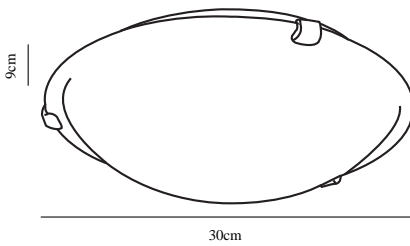

# PETRI | CEILING LIGHT | WHITE

92746001

nordlux®

Voltage (V): 230 Volt  
IP degree: IP20  
Maximum bulb wattage (W): 60W  
Class (Class 1, Class 2, Class 3):  
Class 1 (Earth contact)  
Bulb base: E27  
Parallel connection: True

Shade Diameter (cm): 30  
Projection (cm): 9  
EAN: 5708839013332  
TUN: 5692985  
Item Number: 92746001  
Pcs Per Master Carton: 3

Sales Box Height (cm): 10  
Sales Box Width(cm): 20  
Sales Box Depth (cm): 32  
Sales Box Volume m<sup>3</sup> : 0.0064  
Product net weight (kg): 0.965

Primary material: Glass  
Secondary material: Metal  
Color of the Glass: Alabaster  
white  
Color: White