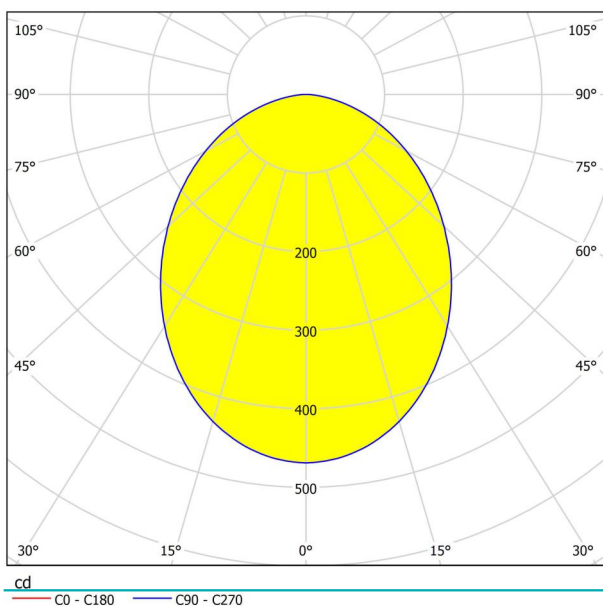

Technical Information

Protection Degree	IP44
Protection Class	1
Mains Voltage	220-240V,50/60Hz
Operation Voltage	220-240V,50/60Hz
Dimmable	No
max. Wattage (1)	13W

Illuminant 1

Socket Type (1)	LED
Illuminant Type (1)	LED
Illuminant incl. (1)	Inclusive
Kelvin Complete	4000K
Light colour Complete	WHITE
Lumen with Cover	1100
Nominal Lifetime (in h)	25000
Switching Cycles	15000
Energy efficiency class (EEI)	E
Dimmable	No
Info changeability□light source/driver	kein Driver enthalten, LED cannot be exchanged
Rated Lamp Power (0,1W precision)	16,6
Colour Tolerance (LED, SDCM)	<6

Technical changes reserved