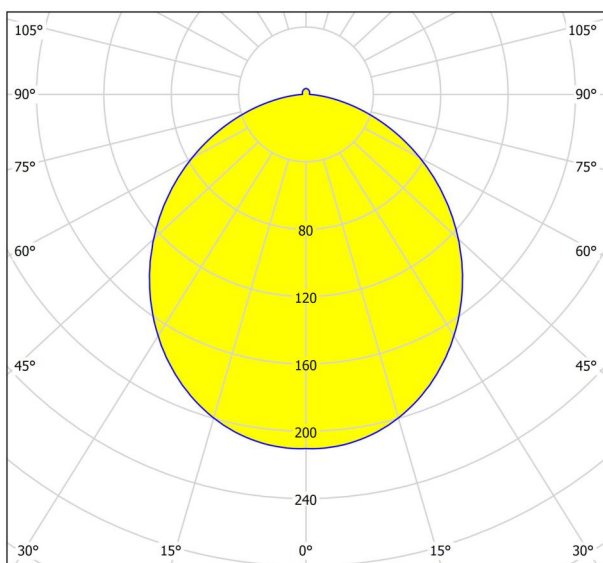

Technical Information

Protection Degree	IP44
Protection Class	2
Mains Voltage	220-240V,50/60Hz
Operation Voltage	220-240V,50/60Hz
Dimmable	No
max. Wattage (1)	8,3W

Illuminant 1

Socket Type (1)	LED
Illuminant Type (1)	LED
Illuminant incl. (1)	Inclusive
Kelvin Complete	4000K
Light colour Complete	WHITE
Lumen with Cover	460
Nominal Lifetime (in h)	25000
Switching Cycles	15000
Energy efficiency class (EEI)	E
Dimmable	No
Info changeability□light source/driver	LED exchangeable by a specialist, no driver included
Rated Lamp Power (0,1W precision)	8,3
Colour Tolerance (LED, SDCM)	<6

cd/klm
— C0 - C180   — C90 - C270

Technical changes reserved