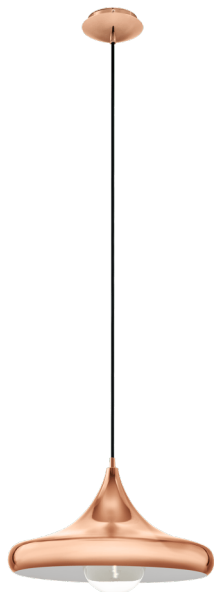

94742 CORETTO 2

General Information

Material number	94742
Type	pendant light
Product segment	Indoor
Theme	Vintage

Dimensions

Article Height (in mm)	1100
Article Diameter (in mm)	400
Net Weight (in kg)	1.45 Kilogram

Material & Colour

Enclosure Material	steel
Enclosure Colour	copper

Functionality

Switch Type	without switch
Battery	No

Technical Information

Protection Degree	IP20
Protection Class	1
Mains Voltage	220-240V,50/60Hz
Operation Voltage	220-240V,50/60Hz
max. Wattage (1)	1X60W

Illuminant 1

Illuminant Type (1)	E27
Illuminant incl. (1)	Exclusive
Socket Type (1)	E27

E27

1X60
W