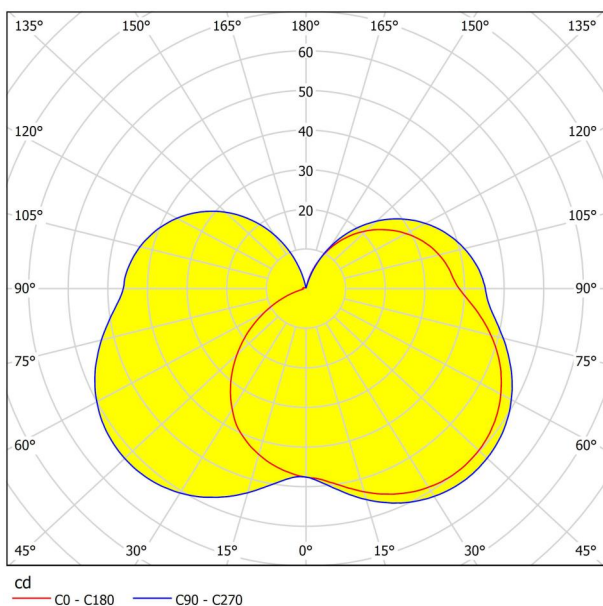

Technical Information

Protection Degree	IP55
Protection Class	1
Mains Voltage	220-240V,50/60Hz
Operation Voltage	220-240V,50/60Hz
Dimmable	No
max. Wattage (1)	10W

Illuminant 1

Socket Type (1)	LED
Illuminant Type (1)	LED
Illuminant incl. (1)	Inclusive
Kelvin Complete	3000K
Light colour Complete	WARM WHITE
Nominal Lifetime (in h)	25000
Switching Cycles	15000
Energy efficiency class (EEI)	E
Dimmable	No
Info changeability□light source/driver	LED cannot be exchanged, no driver included
Rated Lamp Power (0,1W precision)	10
Colour Tolerance (LED, SDCM)	<6

Technical changes reserved