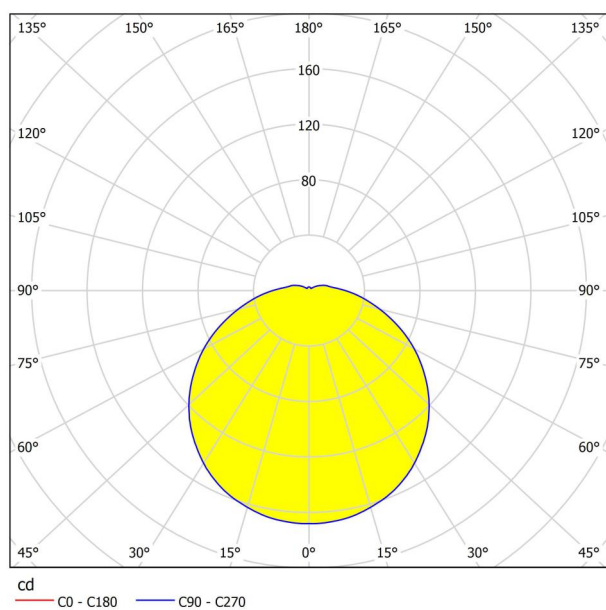

Technical Information

Protection Degree	IP44
Protection Class	1
Mains Voltage	220-240V,50/60Hz
Operation Voltage	220-240V,50/60Hz
Dimmable	No
max. Wattage (1)	3X3,6W

Illuminant 1

Socket Type (1)	LED
Illuminant Type (1)	LED
Illuminant incl. (1)	Inclusive
Lumen Complete	960
Kelvin Complete	3000K
Light colour Complete	WARM WHITE
Lumen with Cover	630
Energy efficiency class (EEI)	F
Dimmable	No
Info changeability□light source/driver	LED + driver can be exchanged by a specialist

Technical changes reserved