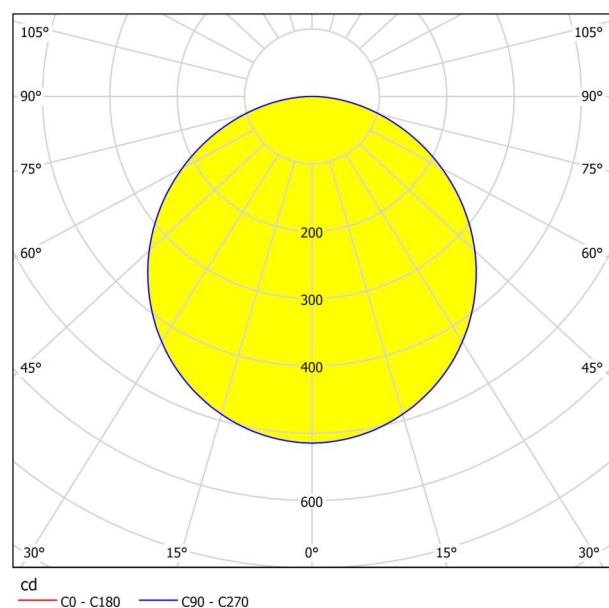

Technical Information

Protection Degree	IP20
Protection Class	2
Mains Voltage	220-240V,50/60Hz
Dimmable	No
max. Wattage (1)	14W

Illuminant 1

Socket Type (1)	LED
Illuminant Type (1)	LED
Illuminant incl. (1)	Inclusive
Kelvin Complete	4000K
Light colour Complete	WHITE
Nominal Lifetime (in h)	25000
Switching Cycles	15000
Energy efficiency class (EEI)	E
Dimmable	No
Info changeability□light source/driver	LED + driver can be exchanged by a specialist
Rated Lamp Power (0,1W precision)	16
Colour Tolerance (LED, SDCM)	<6

Technical changes reserved

2/2

Contact | Support
eglo.com/en/eglo-worldwide