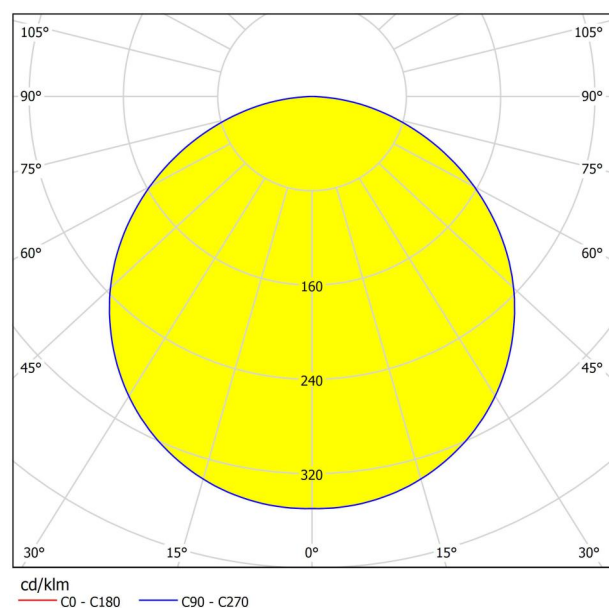

Technical Information

Protection Degree	IP20
Protection Class	2
Mains Voltage	220-240V,50/60Hz
Dimmable	No
max. Wattage (1)	33W

Illuminant 1

Socket Type (1)	LED
Illuminant Type (1)	LED
Illuminant incl. (1)	Inclusive
Kelvin Complete	4000K
Light colour Complete	WHITE
Lumen with Cover	3400
Nominal Lifetime (in h)	25000
Switching Cycles	15000
Energy efficiency class (EEI)	E
Dimmable	No
Info changeability□light source/driver	LED + driver can be exchanged by a specialist
Rated Lamp Power (0,1W precision)	40
Colour Tolerance (LED, SDCM)	<6

Technical changes reserved

2/2

Contact | Support
eglo.com/en/eglo-worldwide