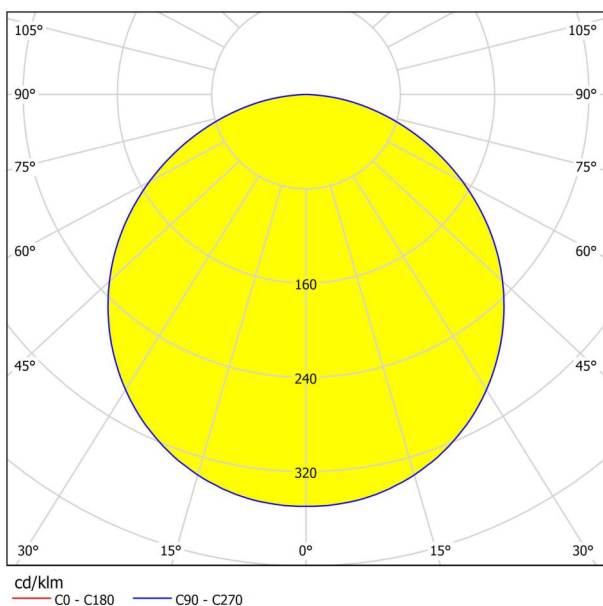

General Information

Material number	96154
Type	grid light
Product segment	Indoor
Theme	sonstige / nicht zuordenbar

Dimensions

Article Height (in mm)	11
Article Width (in mm)	620
Article Length (in mm)	620
Net Weight (in kg)	2.5 Kilogram

Technical Information

Protection Degree	IP20
Protection Class	2
Mains Voltage	220-240V,50/60Hz
Dimmable	No
max. Wattage (1)	35W

Illuminant 1

Socket Type (1)	LED
Illuminant Type (1)	LED
Illuminant incl. (1)	Inclusive
Kelvin Complete	4000K
Light colour Complete	WHITE
Lumen with Cover	3400
Nominal Lifetime (in h)	25000
Switching Cycles	15000
Energy efficiency class (EEI)	E
Dimmable	No
Info changeability□light source/driver	LED + driver can be exchanged by a specialist
Rated Lamp Power (0,1W precision)	40
Colour Tolerance (LED, SDCM)	<6