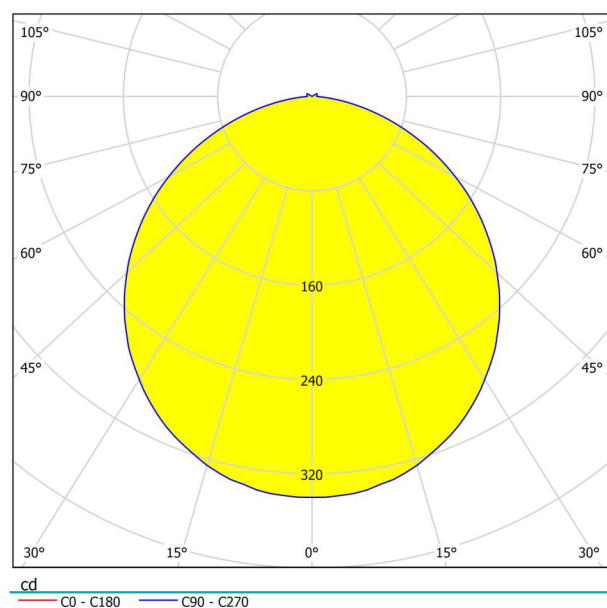

Technical Information

Protection Degree	IP20
Protection Class	2
Mains Voltage	220-240V,50/60Hz
Dimmable	Yes
max. Wattage (1)	18W
dimmable	Yes
Voltage	220-240V 50/60Hz
U out	17-29V
I out	700mA
Hz	100Hz

Illuminant 1

Socket Type (1)	LED
Illuminant Type (1)	LED
Illuminant incl. (1)	Inclusive
Lumen Complete	2000
Kelvin Complete	3000K
Light colour Complete	WARM WHITE
Energy efficiency class (EEI)	F
Dimmable	Yes
Info changeability□light source/driver	LED + driver can be exchanged by a specialist

Technical changes reserved