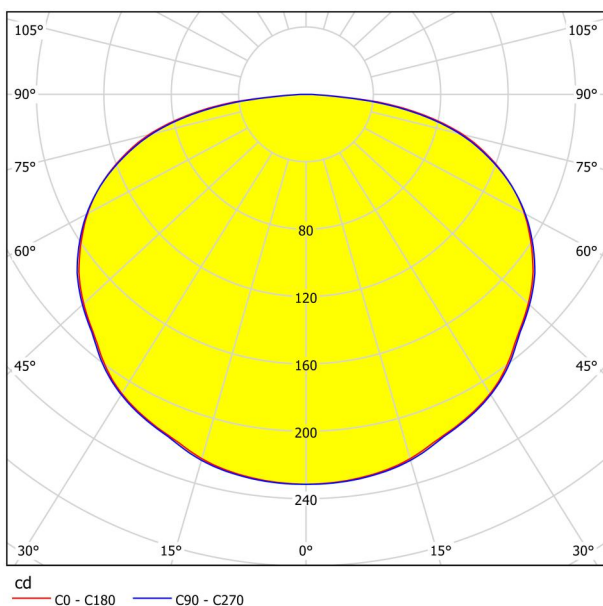

Technical Information

Protection Degree	IP20
Protection Class	2
Mains Voltage	220-240V,50/60Hz
Dimmable	No
max. Wattage (1)	2X6,3W
Voltage	220-240V 50/60Hz
U out	24V
I out	750mA
Hz	100Hz

Illuminant 1

Socket Type (1)	LED
Illuminant Type (1)	LED
Illuminant incl. (1)	Inclusive
Lumen Complete	1680
Kelvin Complete	3000K
Light colour Complete	WARM WHITE
Energy efficiency class (EEI)	E
Dimmable	No
Info changeability□light source/driver	LED + driver can be exchanged by a specialist

Technical changes reserved