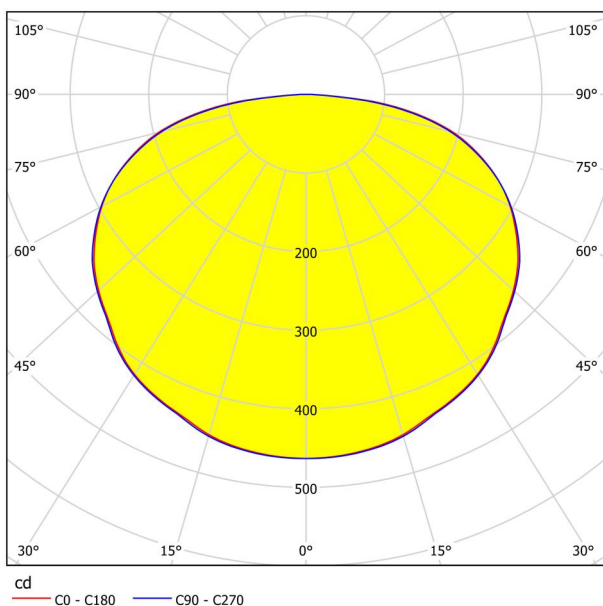

Technical Information

Protection Degree	IP20
Protection Class	2
Mains Voltage	220-240V,50/60Hz
Dimmable	No
max. Wattage (1)	4X6,3W
Voltage	220-240V 50/60Hz
U out	22,5-37,5V
I out	700mA
Hz	100Hz

Illuminant 1

Socket Type (1)	LED
Illuminant Type (1)	LED
Illuminant incl. (1)	Inclusive
Lumen Complete	3360
Kelvin Complete	3000K
Light colour Complete	WARM WHITE
Energy efficiency class (EEI)	E
Dimmable	No
Info changeability□light source/driver	LED + driver can be exchanged by a specialist

Technical changes reserved