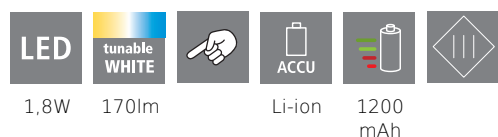

## Material & Colour

Enclosure Material	plastic
Enclosure Colour	white
Cable Colour	white

## Illuminant 1

Socket Type (1)	LED
Illuminant Type (1)	LED
Illuminant incl. (1)	Inclusive
Kelvin Complete	3000K, 4000K, 5000K
Light colour Complete	TUNEABLE WHITE
Nominal Lifetime (in h)	25000
Switching Cycles	15000
Energy efficiency class (EEI)	G
Dimmable	Yes
Info changeability□light source/driver	LED exchangeable by a specialist, no driver included
Rated Lamp Power (0,1W precision)	1,8
Colour Tolerance (LED, SDCM)	<6