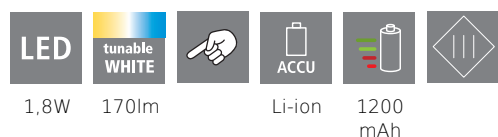

General Information

Material number	97045
Type	table light
Product segment	Indoor
Theme	Office

Dimensions

Article Height (in mm)	260
Article Width (in mm)	50
Article Length (in mm)	200
Net Weight (in kg)	0.44 Kilogram
Base Length (in mm)	70
Base Width (in mm)	50

Material & Colour

Enclosure Material	plastic
Enclosure Colour	black
Cable Colour	black

Functionality

Switch Type	touchdimmer
Function	USB-port CCT 3-step dimming
Battery	Yes
Battery Type	Li-ion; 1200mAh

Technical Information

Protection Degree	IP20
Protection Class	3
Mains Voltage	220-240V,50/60Hz
Dimmable	Yes
max. Wattage (1)	1,8W

Illuminant 1

Socket Type (1)	LED
Illuminant Type (1)	LED
Illuminant incl. (1)	Inclusive
Kelvin Complete	3000K, 4000K, 5000K
Light colour Complete	TUNEABLE WHITE
Nominal Lifetime (in h)	25000
Switching Cycles	15000
Energy efficiency class (EEI)	G
Dimmable	Yes
Info changeability□light source/driver	LED exchangeable by a specialist, no driver included
Rated Lamp Power (0,1W precision)	1,8
Colour Tolerance (LED, SDCM)	<6