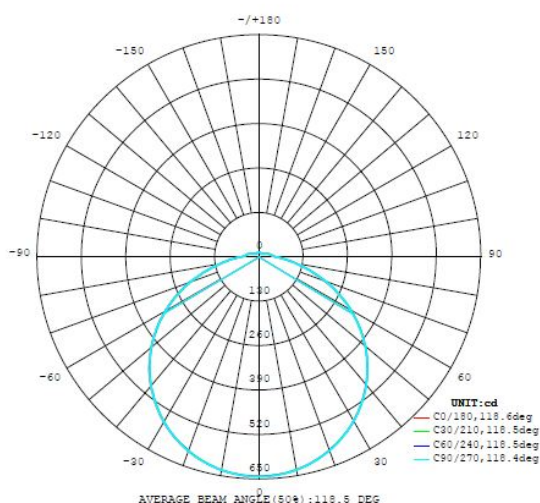

Technical Information

Protection Degree	IP20
Protection Class	1
Mains Voltage	220-240V,50/60Hz
Dimmable	Yes
max. Wattage (1)	36W

Illuminant 1

Socket Type (1)	LED
Illuminant Type (1)	LED
Illuminant incl. (1)	Inclusive
Kelvin Complete	3000K, 4000K, 5000K
Light colour Complete	TUNEABLE WHITE
Nominal Lifetime (in h)	25000
Switching Cycles	15000
Energy efficiency class (EEI)	F
Dimmable	Yes
Info changeability□light source/driver	LED + driver can be exchanged by a specialist
Rated Lamp Power (0,1W precision)	40
Colour Tolerance (LED, SDCM)	<6

36W 4300lm

Technical changes reserved

2/2

Contact | Support
eglo.com/en/eglo-worldwide