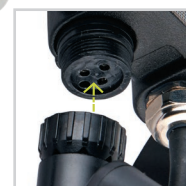

91860

Salde 10W Floodlight

FEATURES

- 3 years (2 years + 1 year) extended warranty
- Matt white finish
- Constructed from die cast aluminium alloy & glass
- 1m cable included
- Angled mounting bracket
- IP65 Plug & Play accessories available

SPEC DATA

Product Wattage:	10W
Product Lumen:	800
Lumen/W:	80
Kelvin:	4000K
Energy Rating:	A
Dimmable:	N
Beam Angle:	120°
CRI:	>80
Lifetime (Hours):	30000
SDCM:	6
Product Voltage:	220-240V
Power Factor:	0.9
Hertz:	50/60
Surge Protection (KV):	3
Operating Temp.:	-20 to 45 degree
IP Rating:	65
Product Weight (KG):	0.268
Class:	1

ACCESSORIES

- 98447, Manual override PIR
- 78970, Spike accessory
- 90131, Inline IP68 connector straight
- 90132, Inline IP68 connector tee

Plug & Play