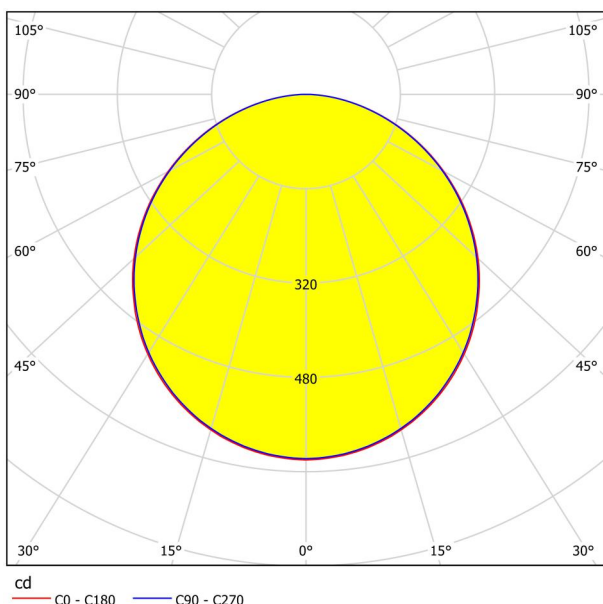

General Information

Material number	99038
Type	ceiling light
Product segment	Indoor
Theme	sonstige / nicht zuordenbar

Dimensions

Article Height (in mm)	60
Article Width (in mm)	450
Article Length (in mm)	450
Net Weight (in kg)	3.25 Kilogram

22,2W 2650lm
m

Technical changes reserved

2/2

Contact | Support
eglo.com/en/eglo-worldwide