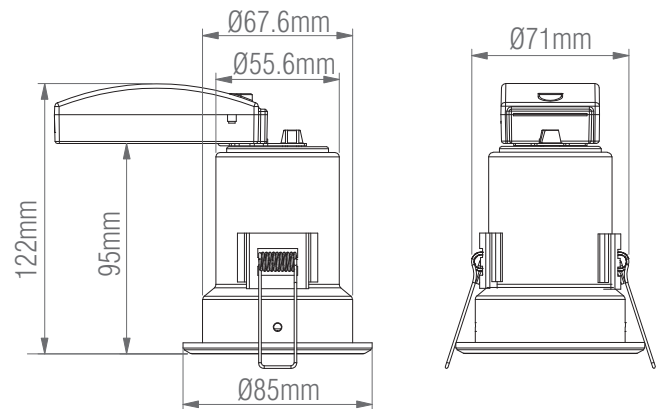

99758

ShieldPLUS Fixed Downlight

FEATURES

- 2 years warranty
- Matt black finish
- Constructed from die cast aluminium alloy & steel
- Cast bezel with chamfered tabs to aid easy lamp replacement
- Fire rated 30/60/90 minutes and acoustically rated

SPEC DATA

Product Wattage:	Max. 50W GU10 (required)
Dimmable:	Y
Product Voltage:	220-240V
Hertz:	50/60
IP Rating:	20
Product Weight (KG):	0.235
Cut hole Dia:	70mm
Minimum Cavity Depth:	122mm
Terminal Block:	4-way fast fix
Class:	1

ACCESSORIES

70257, GU10 LED 60°, 3000K
70258, GU10 LED 60°, 4000K
74045, GU10 LED 60°, 6000K
70259, GU10 LED dimmable 60°, 3000K
70260, GU10 LED dimmable 60°, 4000K
74048, GU10 LED dimmable 60°, 6000K

Quick fit