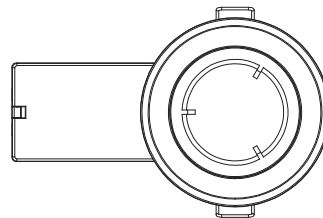

99758

ShieldPLUS Fixed Downlight

FEATURES

- 2 years warranty
- Matt black finish
- Constructed from die cast aluminium alloy & steel
- Cast bezel with chamfered tabs to aid easy lamp replacement
- Fire rated 30/60/90 minutes and acoustically rated

SPEC DATA

Product Wattage:	Max. 50W GU10 (required)
Dimmable:	Y
Product Voltage:	220-240V
Hertz:	50/60
IP Rating:	20
Product Weight (KG):	0.235
Cut hole Dia:	70mm
Minimum Cavity Depth:	122mm
Terminal Block:	4-way fast fix
Class:	1

ACCESSORIES

70257, GU10 LED 60°, 3000K
70258, GU10 LED 60°, 4000K
74045, GU10 LED 60°, 6000K
70259, GU10 LED dimmable 60°, 3000K
70260, GU10 LED dimmable 60°, 4000K
74048, GU10 LED dimmable 60°, 6000K

Quick fit