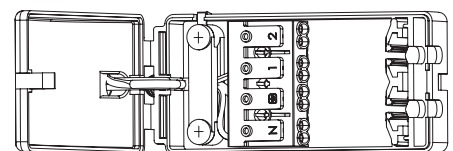

99758

ShieldPLUS Fixed Downlight

FEATURES

- 2 years warranty
- Matt black finish
- Constructed from die cast aluminium alloy & steel
- Cast bezel with chamfered tabs to aid easy lamp replacement
- Fire rated 30/60/90 minutes and acoustically rated

SPEC DATA

Product Wattage:	Max. 50W GU10 (required)
Dimmable:	Y
Product Voltage:	220-240V
Hertz:	50/60
IP Rating:	20
Product Weight (KG):	0.235
Cut hole Dia:	70mm
Minimum Cavity Depth:	122mm
Terminal Block:	4-way fast fix
Class:	1

ACCESSORIES

70257, GU10 LED 60°, 3000K
70258, GU10 LED 60°, 4000K
74045, GU10 LED 60°, 6000K
70259, GU10 LED dimmable 60°, 3000K
70260, GU10 LED dimmable 60°, 4000K
74048, GU10 LED dimmable 60°, 6000K

Quick fit