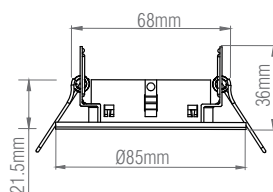

99760

Speculo Fire Rated Round

FEATURES

- 2 years warranty
- Matt black finish
- Constructed from shell & clear glass
- Suitable for bathroom zone 2
- Suitable for bathroom zone 1 if used in conjunction with a 30MA RCD
- Fire rated to 30, 60 & 90 minutes
- IP65

SPEC DATA

Product Wattage:	Max. 50W GU10 (required)
Dimmable:	Y
Product Voltage:	220-240V
Product Weight (KG):	0.151
Cut Hole Dia:	67mm
Minimum Cavity Depth:	120mm
Terminal Block:	4-way quick fit
Class:	2

ACCESSORIES

81018, Speculo bracket
70257, GU10 LED 60°, 3000K
70258, GU10 LED 60°, 4000K
74045, GU10 LED 60°, 6000K
70259, GU10 LED dimmable 60°, 3000K
70260, GU10 LED dimmable 60°, 4000K
74048, GU10 LED dimmable 60°, 6000K
78856, GU10 LED SMD 120°, 3000K
78857, GU10 LED SMD 120°, 4000K
78858, GU10 LED SMD 120°, 6500K
78859, GU10 LED SMD 38°, 3000K
78860, GU10 LED SMD 38°, 4000K
78861, GU10 LED SMD 38°, 6000K
78862, GU10 LED SMD dimmable 38°, 3000K
78863, GU10 LED SMD dimmable 38°, 4000K
78864, GU10 LED SMD dimmable 38°, 6000K
90631, GU10 LED SMD 38°, 3000K
90632, GU10 LED SMD 38°, 4000K
90982, GU10 LED SMD dimmable 38°, 3000K
90983, GU10 LED SMD dimmable 38°, 4000K

Quick fit