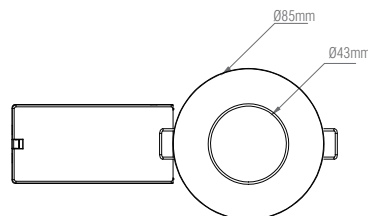

99760

Speculo Fire Rated Round

FEATURES

- 2 years warranty
- Matt black finish
- Constructed from shell & clear glass
- Suitable for bathroom zone 2
- Suitable for bathroom zone 1 if used in conjunction with a 30MA RCD
- Fire rated to 30, 60 & 90 minutes
- IP65

SPEC DATA

Product Wattage:	Max. 50W GU10 (required)
Dimmable:	Y
Product Voltage:	220-240V
Product Weight (KG):	0.151
Cut Hole Dia:	67mm
Minimum Cavity Depth:	120mm
Terminal Block:	4-way quick fit
Class:	2

ACCESSORIES

81018, Speculo bracket
70257, GU10 LED 60°, 3000K
70258, GU10 LED 60°, 4000K
74045, GU10 LED 60°, 6000K
70259, GU10 LED dimmable 60°, 3000K
70260, GU10 LED dimmable 60°, 4000K
74048, GU10 LED dimmable 60°, 6000K
78856, GU10 LED SMD 120°, 3000K
78857, GU10 LED SMD 120°, 4000K
78858, GU10 LED SMD 120°, 6500K
78859, GU10 LED SMD 38°, 3000K
78860, GU10 LED SMD 38°, 4000K
78861, GU10 LED SMD 38°, 6000K
78862, GU10 LED SMD dimmable 38°, 3000K
78863, GU10 LED SMD dimmable 38°, 4000K
78864, GU10 LED SMD dimmable 38°, 6000K
90631, GU10 LED SMD 38°, 3000K
90632, GU10 LED SMD 38°, 4000K
90982, GU10 LED SMD dimmable 38°, 3000K
90983, GU10 LED SMD dimmable 38°, 4000K