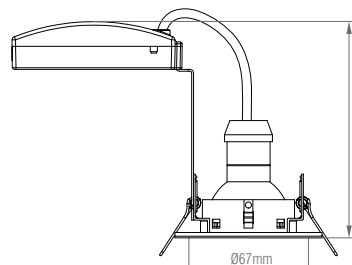

99760

Speculo Fire Rated Round

FEATURES

- 2 years warranty
- Matt black finish
- Constructed from shell & clear glass
- Suitable for bathroom zone 2
- Suitable for bathroom zone 1 if used in conjunction with a 30MA RCD
- Fire rated to 30, 60 & 90 minutes
- IP65

SPEC DATA

Product Wattage:	Max. 50W GU10 (required)
Dimmable:	Y
Product Voltage:	220-240V
Product Weight (KG):	0.151
Cut Hole Dia:	67mm
Minimum Cavity Depth:	120mm
Terminal Block:	4-way quick fit
Class:	2

ACCESSORIES

81018, Speculo bracket
70257, GU10 LED 60°, 3000K
70258, GU10 LED 60°, 4000K
74045, GU10 LED 60°, 6000K
70259, GU10 LED dimmable 60°, 3000K
70260, GU10 LED dimmable 60°, 4000K
74048, GU10 LED dimmable 60°, 6000K
78856, GU10 LED SMD 120°, 3000K
78857, GU10 LED SMD 120°, 4000K
78858, GU10 LED SMD 120°, 6500K
78859, GU10 LED SMD 38°, 3000K
78860, GU10 LED SMD 38°, 4000K
78861, GU10 LED SMD 38°, 6000K
78862, GU10 LED SMD dimmable 38°, 3000K
78863, GU10 LED SMD dimmable 38°, 4000K
78864, GU10 LED SMD dimmable 38°, 6000K
90631, GU10 LED SMD 38°, 3000K
90632, GU10 LED SMD 38°, 4000K
90982, GU10 LED SMD dimmable 38°, 3000K
90983, GU10 LED SMD dimmable 38°, 4000K