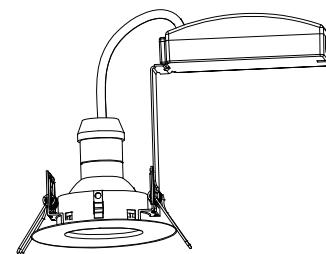

99760

Speculo Fire Rated Round

FEATURES

- 2 years warranty
- Matt black finish
- Constructed from shell & clear glass
- Suitable for bathroom zone 2
- Suitable for bathroom zone 1 if used in conjunction with a 30MA RCD
- Fire rated to 30, 60 & 90 minutes
- IP65

SPEC DATA

Product Wattage:	Max. 50W GU10 (required)
Dimmable:	Y
Product Voltage:	220-240V
Product Weight (KG):	0.151
Cut Hole Dia:	67mm
Minimum Cavity Depth:	120mm
Terminal Block:	4-way quick fit
Class:	2

Quick fit