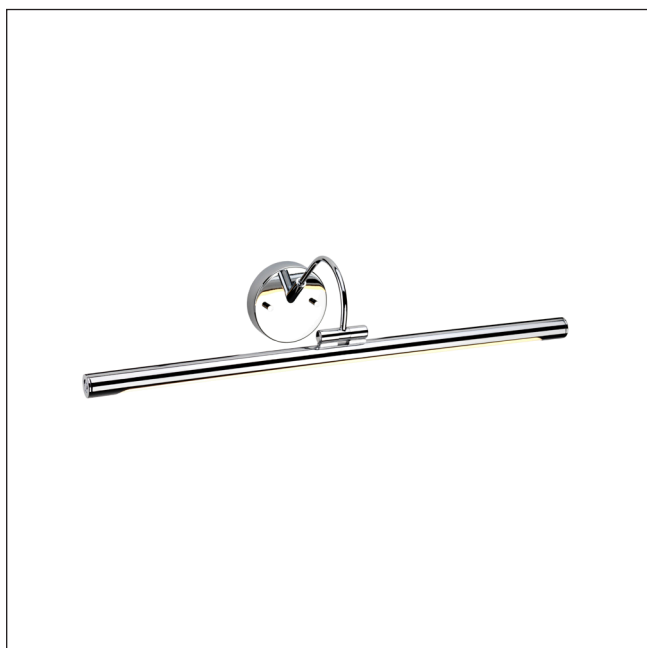

MODEL: Alton 1 Light Large LED Picture Light

The LED Alton picture light range designed by Elstead is a transitionally styled product suitable for most décors. Coming in two sizes and a range of both traditional and modern finishes, this adjustable LED fitting also offers an ample light output that will bring the best out of your photographs and artworks.

1. Stock Code	ALTON-PL-L-PC	16. Overall Depth (mm)	211mm
2. Product Type	Picture Light	17. Minimum Drop (mm)	
4. Family	Alton	18. Maximum Drop (mm)	
5. Finish	Polished Chrome	19. Chain/extension rods	
6. IP Rating		20. Ceiling Pan Width/Diameter	
7. Class	Class I	21. Net Weight (kg)	0.83
8. Voltage	220-240v 50hz	22. Gross Weight (kg)	0.92
9. Max. Wattage	11.6W	23. Back Plate Height (mm)	
10. Lamp Holder Type	Integrated LED	24. Back Plate Width (mm)	Ø127mm
11. No. of Lamps	1	25. Base Plate Projection (mm)	32.5mm
12. Lamp Supplied	1 x 11.6W Integrated LED	26. Build Materials	Steel, Polycarbonate
13. Lumen Output	983Lm	27. Box Dimensions	73 x 25.4 x 15.9cm
14. Overall Width-Diameter (mm)	674mm	28. Barcode	5024005312611
15. Overall Height (mm)	169mm	29. Guarantee	general 2 year guarantee