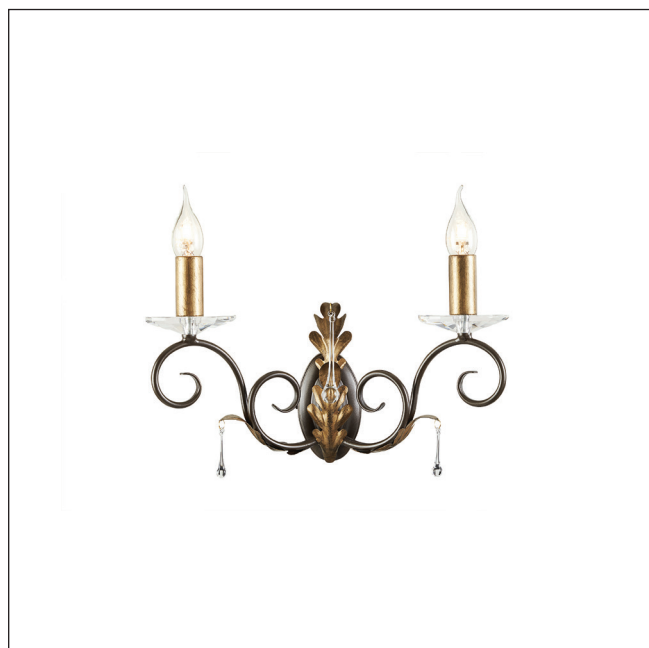

MODEL: Amarilli 2 Light Wall Light

Designed and manufactured exclusively by Elstead, this handmade range features traditionally forged scrolls and antiqued oak leaves. Fittings are dressed in clear glass drops and cut glass sconces.

1. Stock Code	AML2-BRONZE	16. Overall Depth (mm)	160mm
2. Product Type	Wall Light	17. Minimum Drop (mm)	
4. Family	Amarilli	18. Maximum Drop (mm)	
5. Finish	Bronze with Gold Patina	19. Chain/extension rods	
6. IP Rating		20. Ceiling Pan Width/Diameter	
7. Class	Class I	21. Net Weight (kg)	1.33
8. Voltage	220-240v 50hz	22. Gross Weight (kg)	1.48
9. Max. Wattage	60W	23. Back Plate Height (mm)	125mm
10. Lamp Holder Type	E14	24. Back Plate Width (mm)	750mm
11. No. of Lamps	2	25. Base Plate Projection (mm)	350mm
12. Lamp Supplied	No	26. Build Materials	Steel, K9 Cut Glass
13. Lumen Output		27. Box Dimensions	37 x 38 x 19cm
14. Overall Width-Diameter (mm)	370mm	28. Barcode	5024005445500
15. Overall Height (mm)	290mm	29. Guarantee	general 2 year guarantee