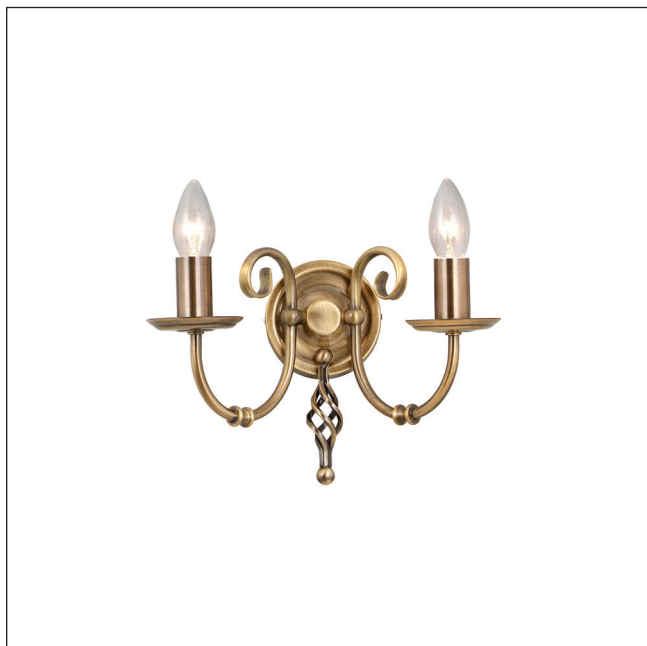

MODEL: Artisan 2 Light Wall Light

The handsome Artisan features attractive hand formed scrolls and knot twist detail.

1. Stock Code	ART2-AGD-BRASS	16. Overall Depth (mm)	150mm
2. Product Type	Wall Light	17. Minimum Drop (mm)	
4. Family	Artisan	18. Maximum Drop (mm)	
5. Finish	Aged Brass	19. Chain/extension rods	
6. IP Rating		20. Ceiling Pan Width/Diameter	
7. Class	Class I	21. Net Weight (kg)	1.1
8. Voltage	220-240v 50hz	22. Gross Weight (kg)	1.22
9. Max. Wattage	60W	23. Back Plate Height (mm)	110mm
10. Lamp Holder Type	E14	24. Back Plate Width (mm)	110mm
11. No. of Lamps	2	25. Base Plate Projection (mm)	25mm
12. Lamp Supplied	No	26. Build Materials	Steel,
13. Lumen Output		27. Box Dimensions	35 x 27 x 22cm
14. Overall Width-Diameter (mm)	300mm	28. Barcode	5024005367802
15. Overall Height (mm)	185mm	29. Guarantee	general 2 year guarantee