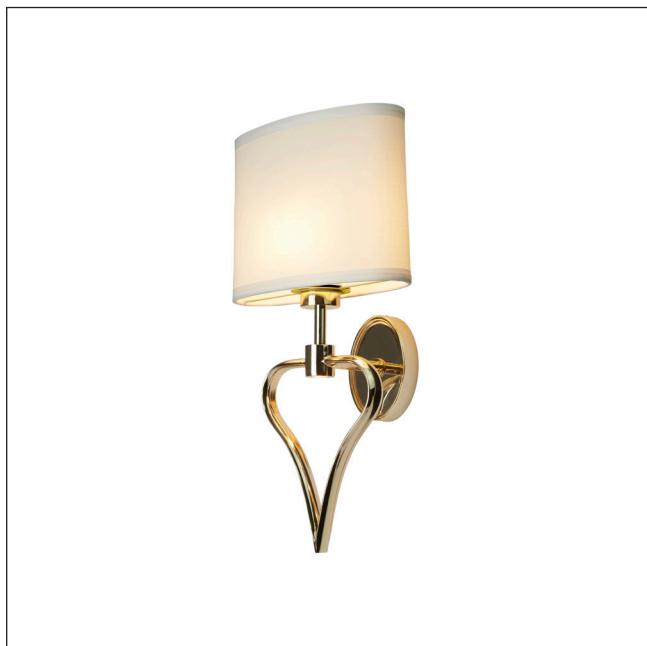

MODEL: Falmouth 2 Light Wall Light

The LED Falmouth collection by Elstead Lighting uses a charming heart shaped frame, and will add a romantic flair to bathroom and bedroom alike. The wall light is illuminated by a fitted LED, emphasising the beautifully curved metalwork. The Semi-Flush has a full white acrylic diffuser for excellent illumination without any visible glare from the lamp-holders. The Polished Chrome version comes with a black shade and the French Gold plated version comes with a white shade.

1. Stock Code	BATH-FALMOUTH-FG	16. Overall Depth (mm)	164mm
2. Product Type	Wall Light	17. Minimum Drop (mm)	
4. Family	Falmouth	18. Maximum Drop (mm)	
5. Finish	French Gold/ White Shade	19. Chain/extension rods	
6. IP Rating	IP44	20. Ceiling Pan Width/Diameter	
7. Class	Class I	21. Net Weight (kg)	0.77
8. Voltage	220-240v 50hz	22. Gross Weight (kg)	0.85
9. Max. Wattage	3W LED	23. Back Plate Height (mm)	110mm
10. Lamp Holder Type	G9	24. Back Plate Width (mm)	75mm
11. No. of Lamps	1	25. Base Plate Projection (mm)	
12. Lamp Supplied	1 x 3W LED G9, 300Lm and 1 x 1W Integrated LED, 70Lm, 3000k.	26. Build Materials	Steel, Brass, Polycotton Shade
13. Lumen Output	Lamp: 300Lm, Integrated LED: 70Lm	27. Box Dimensions	25 x 34.5 x 37.5cm
14. Overall Width-Diameter (mm)	220mm	28. Barcode	5024005306214
15. Overall Height (mm)	424mm	29. Guarantee	general 2 year guarantee