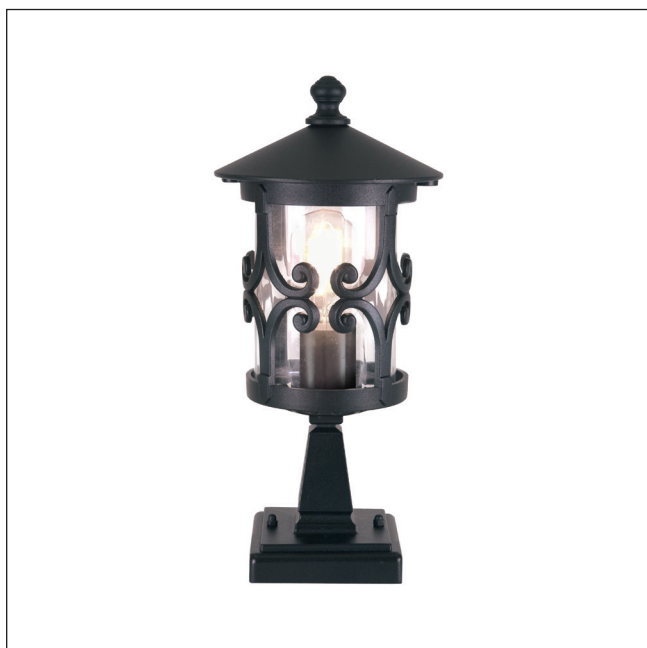

MODEL: Hereford 1 Light Pedestal Lantern

The Hereford collection is typically English in appearance, these unique round lanterns offer decorative elegance yet functional appeal. Manufactured in die-cast aluminium

1. Stock Code	BL12-BLACK	16. Overall Depth (mm)	215mm
2. Product Type	Pedestal Lantern	17. Minimum Drop (mm)	
4. Family	Hereford	18. Maximum Drop (mm)	
5. Finish	Black	19. Chain/extension rods	
6. IP Rating	IP23	20. Ceiling Pan Width/Diameter	
7. Class	Class I	21. Net Weight (kg)	1.3
8. Voltage	220-240v 50hz	22. Gross Weight (kg)	1.44
9. Max. Wattage	60W	23. Back Plate Height (mm)	
10. Lamp Holder Type	E27	24. Back Plate Width (mm)	
11. No. of Lamps	1	25. Base Plate Projection (mm)	
12. Lamp Supplied	No	26. Build Materials	Cast Aluminium, Clear Glass
13. Lumen Output		27. Box Dimensions	16 x 16 x 32cm
14. Overall Width-Diameter (mm)	150mm	28. Barcode	5024005235002
15. Overall Height (mm)	340mm	29. Guarantee	5 year anti corrosion guarantee