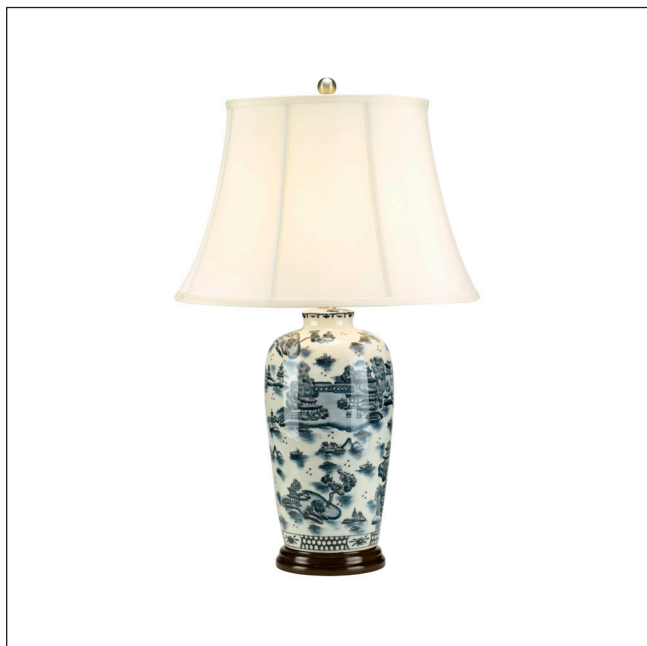

MODEL: Blue Traditional 1 Light Table Lamp

Blue and White Chinese Porcelain table lamp with traditional scenes of Chinese buildings and willow trees. Fitted with a wooden base, Cream polycotton empire shade and Satin Nickel finial. LS3015

1. Stock Code	BLUE-TRAD-WP-TL	15. Base Height (mm)	390mm
2. Product Type	Table Lamp	16. Base Diameter (mm)	190mm
3. Family	Blue Traditional	17. Base Depth (mm)	
4. Finish	Blue and White	18. Shade Height (mm)	300mm
5. Class	Class I	19. Shade Depth (mm)	
6. Voltage	220-240v 50hz	20. Shade Width (mm)	460mm
7. Max. Wattage	60W	21. Net Weight (kg)	4.14
8. Lamp Holder Type	E27	22. Gross Weight (kg)	4.6
9. No. of Lamps	1	23. Back Plate Height (mm)	
10. Lamp Supplied	No	24. Build Materials	Porcelain
11. Lumen Output		25. Box Dimensions	48 x 48 x 74cm
12. Overall Height (mm)	730mm	26. Barcode	5024005366010
13. Overall Height With Shade (mm)	730mm	27. Guarantee	general 2 year guarantee
14. Width (mm)	460mm		