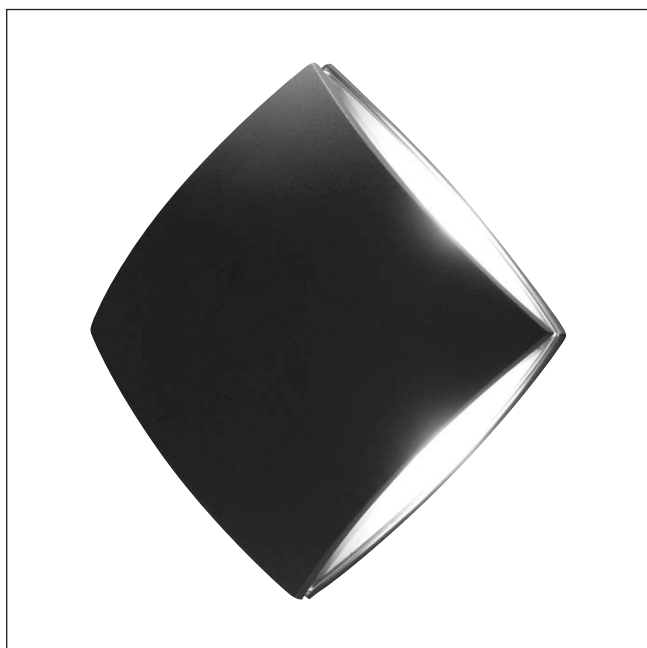

MODEL: Elva 1 Light Wall Fitting

The Elva gives a 4 way light spread, can be mounted as a square or diamond fixture and will give a stylish appearance when lit, The Elva has a dedicated LED light source

1. Stock Code	ELVA	16. Overall Depth (mm)	78mm
2. Product Type	Outdoor Wall Light	17. Minimum Drop (mm)	
4. Family	Elva	18. Maximum Drop (mm)	
5. Finish	Graphite	19. Chain/extension rods	
6. IP Rating	IP54	20. Ceiling Pan Width/Diameter	
7. Class	Class II	21. Net Weight (kg)	1.35
8. Voltage	220-240v 50hz	22. Gross Weight (kg)	1.5
9. Max. Wattage	11W	23. Back Plate Height (mm)	
10. Lamp Holder Type	Integrated LED	24. Back Plate Width (mm)	
11. No. of Lamps	1	25. Base Plate Projection (mm)	
12. Lamp Supplied	1 x 11W Integrated LED	26. Build Materials	Cast Aluminium
13. Lumen Output	760lm	27. Box Dimensions	21 x 8 x 21cm
14. Overall Width-Diameter (mm)	200mm	28. Barcode	5024005374114
15. Overall Height (mm)	200mm	29. Guarantee	LED module and drivers guarantee