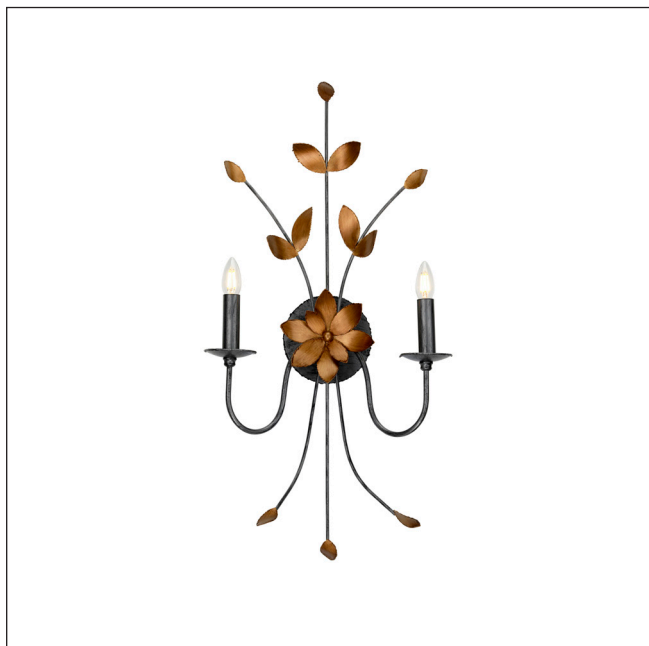

**MODEL: Simone 2 Light Wall Light**

Originally designed by Elaine Gleason, the Simone family mixes the traditional look of the rustic wheel chandelier with a softer floral touch. Recently updated and now manufactured in the UK, this collection mixes a Distressed Silver frame with Gold Leaf sculpted blossoms. The oversized 2lt wall sconce makes a great functional piece of sculptured wall art.

1. Stock Code	FB-SIMONE2	16. Overall Depth (mm)	229mm
2. Product Type	Wall Light	17. Minimum Drop (mm)	
4. Family	Simone	18. Maximum Drop (mm)	
5. Finish	Gun Metal and Gold	19. Chain/extension rods	
6. IP Rating		20. Ceiling Pan Width/Diameter	
7. Class	Class I	21. Net Weight (kg)	8.55
8. Voltage	220-240v 50hz	22. Gross Weight (kg)	9.5
9. Max. Wattage	60W	23. Back Plate Height (mm)	
10. Lamp Holder Type	E14	24. Back Plate Width (mm)	Ø110mm
11. No. of Lamps	2	25. Base Plate Projection (mm)	25mm
12. Lamp Supplied	No	26. Build Materials	Mild Steel
13. Lumen Output		27. Box Dimensions	23 x 23 x 36cm
14. Overall Width-Diameter (mm)	432mm	28. Barcode	5024005601104
15. Overall Height (mm)	914mm	29. Guarantee	general 2 year guarantee