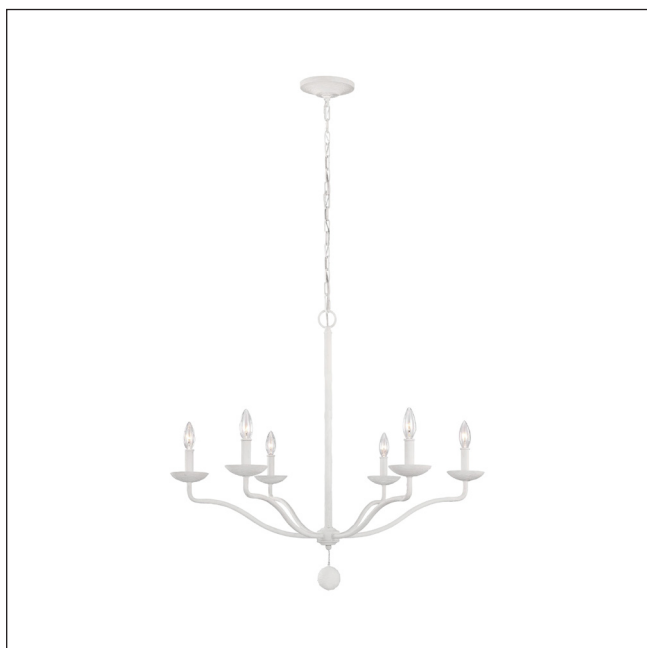

MODEL: Annie 6 Light Chandelier

The Annie 6 arm chandelier is constructed of steel but finished in a heavy textured plaster white. This simple and elegant design draws on the popular coastal themed genre.

1. Stock Code	FE-ANNIE6-PSW	16. Overall Depth (mm)	
2. Product Type	Chandelier	17. Minimum Drop (mm)	755mm
4. Family	Annie	18. Maximum Drop (mm)	2307mm
5. Finish	Textured Plaster White	19. Chain/extension rods	1524mm of chain.
6. IP Rating		20. Ceiling Pan Width/Diameter	
7. Class	1	21. Net Weight (kg)	5.5
8. Voltage	220-240v 50hz	22. Gross Weight (kg)	7.55
9. Max. Wattage	40W	23. Back Plate Height (mm)	
10. Lamp Holder Type	E14	24. Back Plate Width (mm)	
11. No. of Lamps	6	25. Base Plate Projection (mm)	
12. Lamp Supplied	No	26. Build Materials	Steel
13. Lumen Output		27. Box Dimensions	91 x 91 x 34cm
14. Overall Width-Diameter (mm)	829mm	28. Barcode	5024005713012
15. Overall Height (mm)	648mm	29. Guarantee	general 2 year guarantee