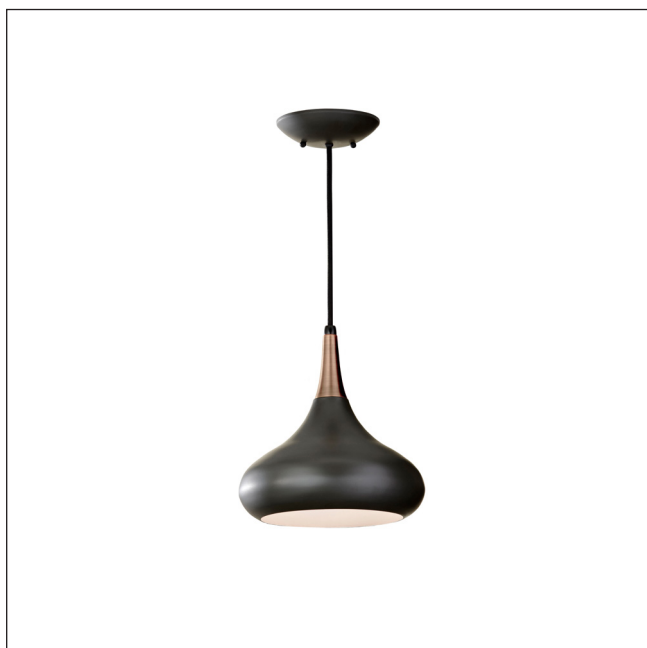

MODEL: Beso 1 Light Medium Pendant

The Beso family is a retro series of 1970's style pendants made from spun steel, painted white internally for good light output properties, and ideally used for bars and restaurants, kitchens and serveries that need a contemporary look. The fittings are supplied with ample cable enabling them to be located in both high and low ceiling situations.

1. Stock Code	FE-BESO-P-M-DBZ	16. Overall Depth (mm)	
2. Product Type	Pendant	17. Minimum Drop (mm)	303mm
4. Family	Beso	18. Maximum Drop (mm)	4875mm
5. Finish	Dark Bronze	19. Chain/extension rods	4572mm of black cord.
6. IP Rating		20. Ceiling Pan Width/Diameter	Ø143mm
7. Class	Class I	21. Net Weight (kg)	1.14
8. Voltage	220-240v 50hz	22. Gross Weight (kg)	1.27
9. Max. Wattage	60W	23. Back Plate Height (mm)	
10. Lamp Holder Type	E27	24. Back Plate Width (mm)	
11. No. of Lamps	1	25. Base Plate Projection (mm)	
12. Lamp Supplied	No	26. Build Materials	Steel
13. Lumen Output		27. Box Dimensions	33 x 25 x 33cm
14. Overall Width-Diameter (mm)	254mm	28. Barcode	5024005336006
15. Overall Height (mm)	266mm	29. Guarantee	general 2 year guarantee