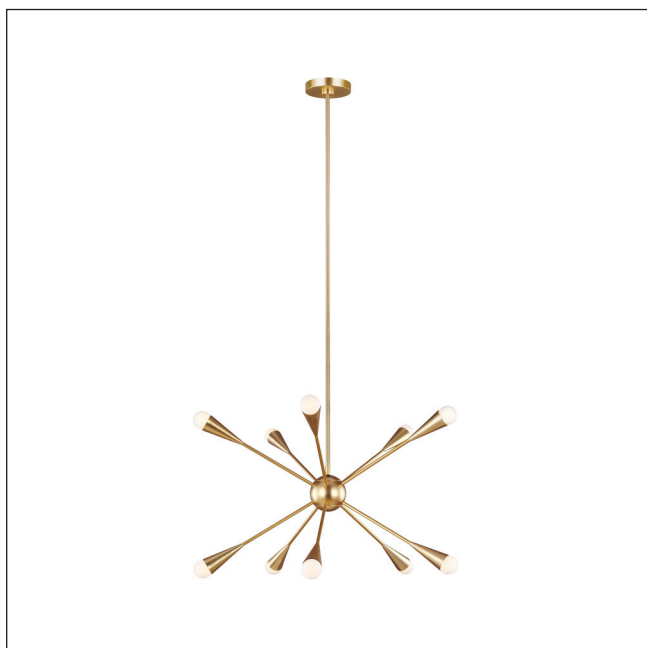

MODEL: Jax 10 Light Chandelier

Jax channels the celestial allure of a starburst silhouette, celebrating its iconic status within classic art deco design. The Burnished Brass finish makes a refreshingly modern statement.

1. Stock Code	FE-JAX10-BB	16. Overall Depth (mm)	
2. Product Type	Chandelier	17. Minimum Drop (mm)	477mm
4. Family	Jax	18. Maximum Drop (mm)	1700mm
5. Finish	Burnished Brass	19. Chain/extension rods	
6. IP Rating		20. Ceiling Pan Width/Diameter	
7. Class	Class I	21. Net Weight (kg)	6.26
8. Voltage	220-240V 50Hz	22. Gross Weight (kg)	6.96
9. Max. Wattage	3W LED	23. Back Plate Height (mm)	
10. Lamp Holder Type	G9	24. Back Plate Width (mm)	
11. No. of Lamps	10	25. Base Plate Projection (mm)	
12. Lamp Supplied	10 x 3W LED G9	26. Build Materials	Steel
13. Lumen Output	300Lm each	27. Box Dimensions	71 x 75 x 51cm
14. Overall Width-Diameter (mm)	705mm	28. Barcode	5024005392316
15. Overall Height (mm)	429mm	29. Guarantee	general 2 year guarantee