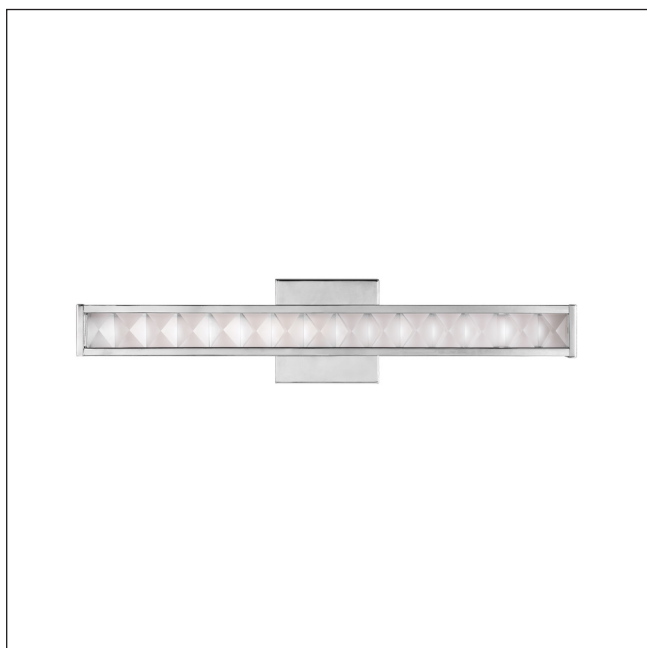

MODEL: Jessie 1 Light LED Wall Light

Inspired by fine jewelry, the Jessie LED vanity light uses faceted crystals to enable dramatic reflection of light, softened by a white diffuser behind. IP44 rated for bathroom and can be mounted horizontally and vertically.

1. Stock Code	FE-JESSIE-BATH	16. Overall Depth (mm)	102mm
2. Product Type	Wall Light	17. Minimum Drop (mm)	
4. Family	Jessie	18. Maximum Drop (mm)	
5. Finish	Polished Chrome	19. Chain/extension rods	
6. IP Rating	IP44	20. Ceiling Pan Width/Diameter	
7. Class	Class I	21. Net Weight (kg)	2.52
8. Voltage	220-240V 50Hz	22. Gross Weight (kg)	2.8
9. Max. Wattage	20W	23. Back Plate Height (mm)	127mm
10. Lamp Holder Type	Integrated LED	24. Back Plate Width (mm)	127mm
11. No. of Lamps	1	25. Base Plate Projection (mm)	35mm
12. Lamp Supplied	1 x 20W Integrated LED	26. Build Materials	Steel
13. Lumen Output	1800lm	27. Box Dimensions	22 x 22 x 71cm
14. Overall Width-Diameter (mm)	597mm	28. Barcode	5024005323419
15. Overall Height (mm)	127mm	29. Guarantee	general 2 year guarantee