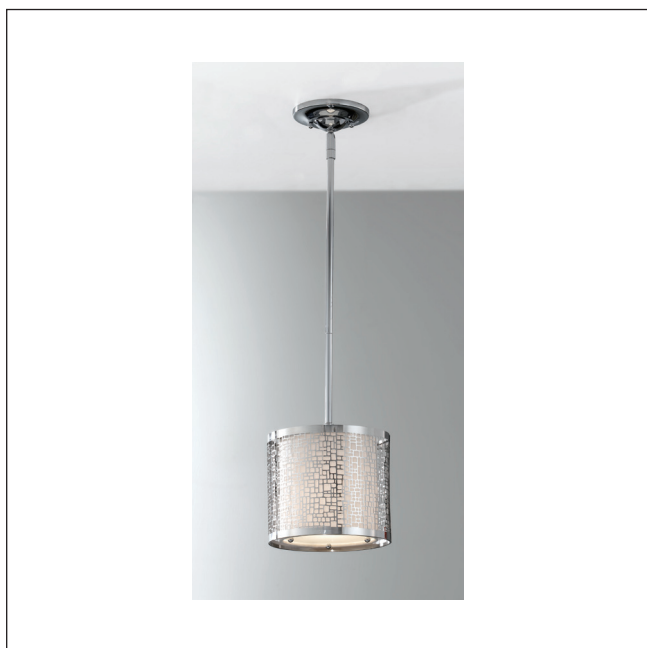

MODEL: Joplin 1 Light Mini Pendant

The ubiquitous drum shade has been updated with a wholly contemporary look with the Chrome laser cut metal shade surrounding the off-white silk inner shade. The Joplin collection sends soft light through the random geometric patterns.

1. Stock Code	FE-JOPLIN-MP	16. Overall Depth (mm)	
2. Product Type	Pendant	17. Minimum Drop (mm)	241mm
4. Family	Joplin	18. Maximum Drop (mm)	1291mm
5. Finish	Chrome	19. Chain/extension rods	
6. IP Rating		20. Ceiling Pan Width/Diameter	159mm
7. Class	Class I	21. Net Weight (kg)	1.98
8. Voltage	220-240v 50hz	22. Gross Weight (kg)	2.2
9. Max. Wattage	100W	23. Back Plate Height (mm)	
10. Lamp Holder Type	E27	24. Back Plate Width (mm)	
11. No. of Lamps	1	25. Base Plate Projection (mm)	
12. Lamp Supplied	No	26. Build Materials	Steel
13. Lumen Output		27. Box Dimensions	34.5 x 31.5 x 27cm
14. Overall Width-Diameter (mm)	203mm	28. Barcode	5024005220718
15. Overall Height (mm)	203mm	29. Guarantee	general 2 year guarantee