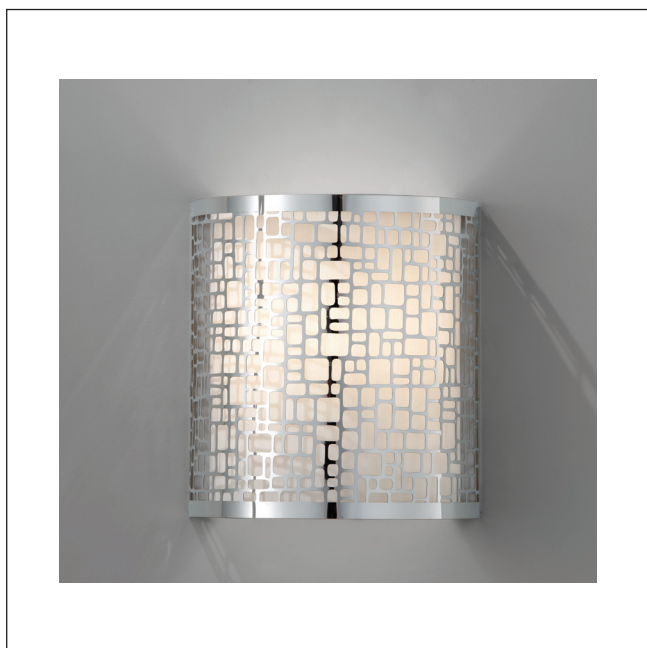

MODEL: Joplin 1 Light Wall Light

The ubiquitous drum shade has been updated with a wholly contemporary look with the Chrome laser cut metal shade surrounding the off-white silk inner shade. The Joplin collection sends soft light through the random geometric patterns.

1. Stock Code	FE-JOPLIN1	16. Overall Depth (mm)	102mm
2. Product Type	Wall Light	17. Minimum Drop (mm)	
4. Family	Joplin	18. Maximum Drop (mm)	
5. Finish	Chrome	19. Chain/extension rods	
6. IP Rating		20. Ceiling Pan Width/Diameter	
7. Class	Class I	21. Net Weight (kg)	1.17
8. Voltage	220-240v 50hz	22. Gross Weight (kg)	1.3
9. Max. Wattage	60W	23. Back Plate Height (mm)	190.5mm
10. Lamp Holder Type	E14	24. Back Plate Width (mm)	108mm
11. No. of Lamps	1	25. Base Plate Projection (mm)	15.9mm
12. Lamp Supplied	No	26. Build Materials	Steel
13. Lumen Output		27. Box Dimensions	37 x 30.5 x 18cm
14. Overall Width-Diameter (mm)	203mm	28. Barcode	5024005220817
15. Overall Height (mm)	229mm	29. Guarantee	general 2 year guarantee