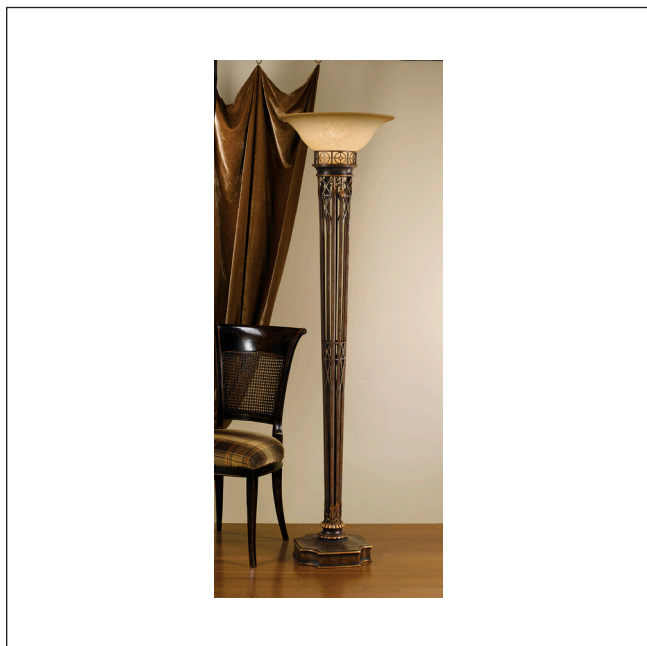

MODEL: Opera 1 Light Torchiera

The Opera floor torchiera has intricate traditional metalwork detail that is finished in Firenze Gold and complemented with a large amber glass shade. GS474

1. Stock Code	FE-OPERA-TCH	15. Base Height (mm)	
2. Product Type	Floor Lamp	16. Base Diameter (mm)	
3. Family	Opera	17. Base Depth (mm)	
4. Finish	Firenze Gold	18. Shade Height (mm)	
5. Class	Class I	19. Shade Depth (mm)	
6. Voltage	220-240v 50hz	20. Shade Width (mm)	
7. Max. Wattage	60W	21. Net Weight (kg)	16.81
8. Lamp Holder Type	E27	22. Gross Weight (kg)	18.68
9. No. of Lamps	1	23. Back Plate Height (mm)	
10. Lamp Supplied	No	24. Build Materials	Steel
11. Lumen Output		25. Box Dimensions	183 x 39 x 39cm
12. Overall Height (mm)	1890mm	26. Barcode	5.02401E+12
13. Overall Height With Shade (mm)		27. Guarantee	general 2 year guarantee
14. Width (mm)	450mm		