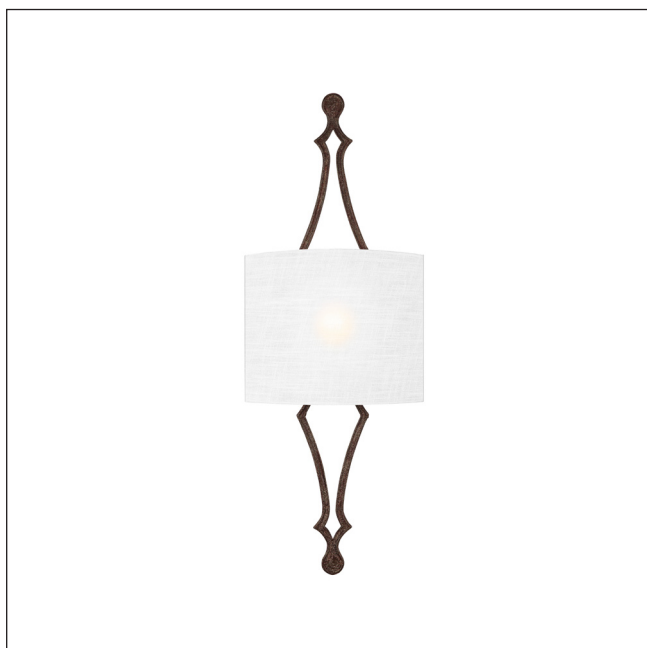

MODEL: Tilling 1 Light Wall Light

The oversized profile of the Tilling wall light makes a statement with its traditional styling and use of Weathered Iron and Distressed Gold-leaf finishes. The fixture is nicely balanced by a White Linen shade.

1. Stock Code	FE-TILLING1-WI	16. Overall Depth (mm)	117mm
2. Product Type	Wall Light	17. Minimum Drop (mm)	
4. Family	Tilling	18. Maximum Drop (mm)	
5. Finish	Weathered Iron	19. Chain/extension rods	
6. IP Rating		20. Ceiling Pan Width/Diameter	
7. Class	Class I	21. Net Weight (kg)	1.53
8. Voltage	220-240v 50hz	22. Gross Weight (kg)	1.7
9. Max. Wattage	60W	23. Back Plate Height (mm)	
10. Lamp Holder Type	E27	24. Back Plate Width (mm)	
11. No. of Lamps	1	25. Base Plate Projection (mm)	
12. Lamp Supplied	No	26. Build Materials	Steel, White Linen Shade
13. Lumen Output		27. Box Dimensions	37 x 21 x 38cm
14. Overall Width-Diameter (mm)	292mm	28. Barcode	5024005327714
15. Overall Height (mm)	778mm	29. Guarantee	general 2 year guarantee