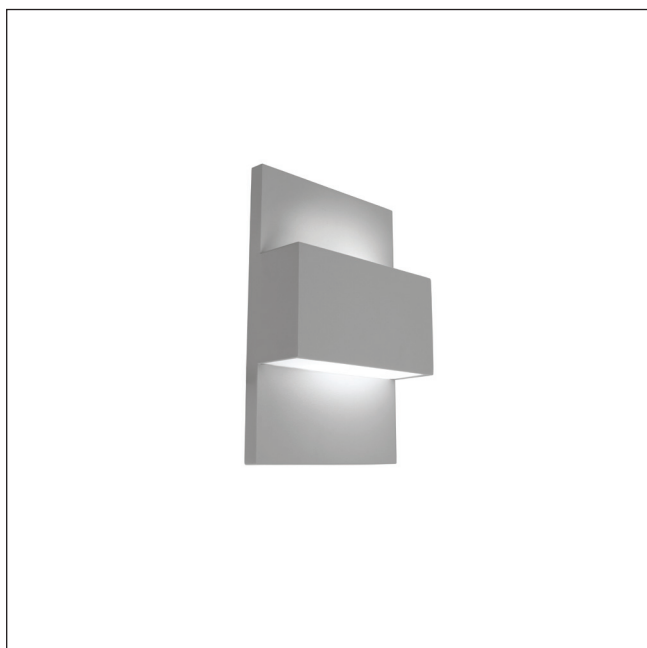

MODEL: Geneve E27 Wall Lantern - Aluminium

The Geneve Aluminium Outdoor Wall Light by Elstead Lighting is the epitome of understated, minimalist elegance. This robust fitting is made from die cast aluminium with opal polycarbonate lenses which spread the light up and down your wall and soften it.

1. Stock Code	GENEVE-E27-ALU	16. Overall Depth (mm)	95mm
2. Product Type	Outdoor Wall Light	17. Minimum Drop (mm)	
4. Family	Geneve	18. Maximum Drop (mm)	
5. Finish	Aluminium	19. Chain/extension rods	
6. IP Rating	IP54	20. Ceiling Pan Width/Diameter	
7. Class	Class I	21. Net Weight (kg)	1.67
8. Voltage	220-240v 50hz	22. Gross Weight (kg)	1.85
9. Max. Wattage	60W	23. Back Plate Height (mm)	
10. Lamp Holder Type	E27	24. Back Plate Width (mm)	
11. No. of Lamps	1	25. Base Plate Projection (mm)	
12. Lamp Supplied	No	26. Build Materials	Die-Cast Aluminium, Polycarbonate
13. Lumen Output		27. Box Dimensions	33 x 23 x 13cm
14. Overall Width-Diameter (mm)	210mm	28. Barcode	5024005506300
15. Overall Height (mm)	310mm	29. Guarantee	5 year warranty against severe corrosion