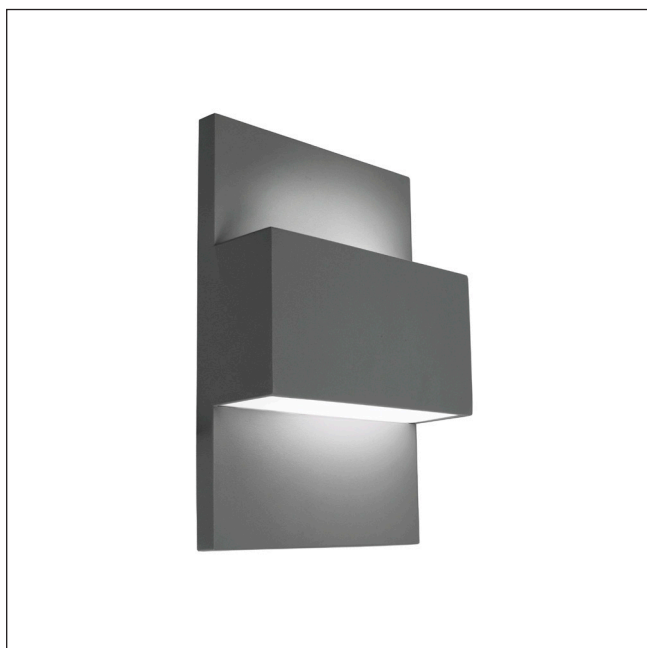

MODEL: Geneve E27 Wall Lantern - Graphite

The Geneve Aluminium Outdoor Wall Light by Elstead Lighting is the epitome of understated, minimalist elegance. This robust fitting is made from die cast aluminium with opal polycarbonate lenses which spread the light up and down your wall and soften it.

1. Stock Code	GENEVE-E27-GRA	16. Overall Depth (mm)	95mm
2. Product Type	Outdoor Wall Light	17. Minimum Drop (mm)	
4. Family	Geneve	18. Maximum Drop (mm)	
5. Finish	Graphite	19. Chain/extension rods	
6. IP Rating	IP54	20. Ceiling Pan Width/Diameter	
7. Class	Class I	21. Net Weight (kg)	1.67
8. Voltage	220-240v 50hz	22. Gross Weight (kg)	1.85
9. Max. Wattage	60W	23. Back Plate Height (mm)	
10. Lamp Holder Type	E27	24. Back Plate Width (mm)	
11. No. of Lamps	1	25. Base Plate Projection (mm)	
12. Lamp Supplied	No	26. Build Materials	Die-Cast Aluminium, Polycarbonate
13. Lumen Output		27. Box Dimensions	33 x 23 x 13cm
14. Overall Width-Diameter (mm)	210mm	28. Barcode	5024005505709
15. Overall Height (mm)	310mm	29. Guarantee	5 year warranty against severe corrosion