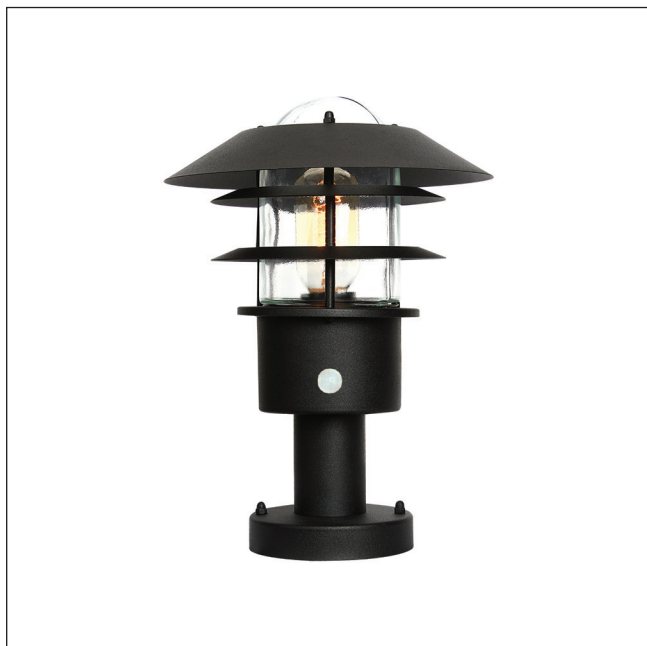

MODEL: Helsingor 1 Light PIR Pedestal Lantern

Elstead Lighting Helsingor single light wall pedestal displays a simple, circular base with a cylindrical stem supporting a contemporary, lighthouse style lantern in matt black finish with a clear glass.

1. Stock Code	HELSINGOR-PIR-PED-BK	16. Overall Depth (mm)	
2. Product Type	Pedestal Lantern	17. Minimum Drop (mm)	
4. Family	Helsingor	18. Maximum Drop (mm)	
5. Finish	Black	19. Chain/extension rods	
6. IP Rating	IP44	20. Ceiling Pan Width/Diameter	
7. Class	Class I	21. Net Weight (kg)	1.58
8. Voltage	220-240v 50hz	22. Gross Weight (kg)	1.75
9. Max. Wattage	60W	23. Back Plate Height (mm)	
10. Lamp Holder Type	E27	24. Back Plate Width (mm)	
11. No. of Lamps	1	25. Base Plate Projection (mm)	
12. Lamp Supplied	No	26. Build Materials	304 Stainless Steel, Clear Glass
13. Lumen Output		27. Box Dimensions	30.5 x 22.1 x 10cm
14. Overall Width-Diameter (mm)	218mm	28. Barcode	5024005167259
15. Overall Height (mm)	305mm	29. Guarantee	15 year anti corrosion guarantee