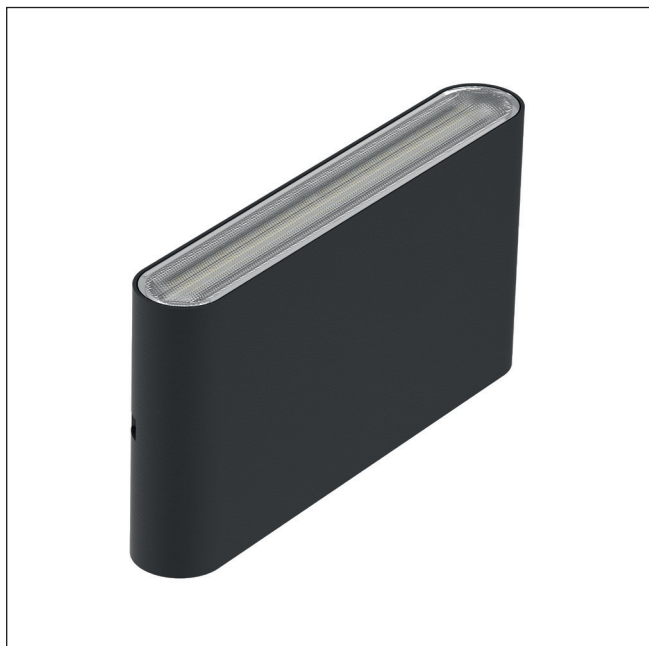

MODEL: Jens LED Wall Light

The Jens is a futuristic High-Tec looking exterior light, great for ultra-modern buildings with a Die-cast Aluminium housing and Polycarbonate lens. It offers a switch to provide the options of 3000/4000/5700K colour temperature and is IP65 rated.

1. Stock Code	JENS-M-C3	16. Overall Depth (mm)	31mm
2. Product Type	Outdoor Wall Light	17. Minimum Drop (mm)	-
4. Family	Jens	18. Maximum Drop (mm)	-
5. Finish	Black	19. Chain/extension rods	
6. IP Rating	IP65	20. Ceiling Pan Width/Diameter	
7. Class	1	21. Net Weight (kg)	0.57
8. Voltage	220-240v 50hz	22. Gross Weight (kg)	0.72
9. Max. Wattage	10W Integrated LED	23. Back Plate Height (mm)	
10. Lamp Holder Type	Integrated LED	24. Back Plate Width (mm)	
11. No. of Lamps		25. Base Plate Projection (mm)	
12. Lamp Supplied	1 x 10W Integrated LED	26. Build Materials	Cast Aluminium, Polycarbonate Lens
13. Lumen Output	1060Lm	27. Box Dimensions	20 x 12.5 x 6cm
14. Overall Width-Diameter (mm)	175mm	28. Barcode	5024005005155
15. Overall Height (mm)	90mm	29. Guarantee	3 year