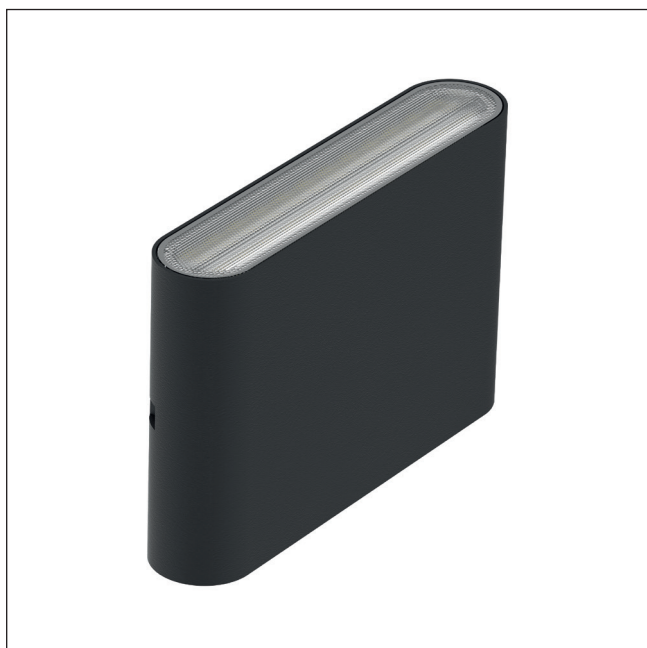

MODEL: Jens LED Wall Light

The Jens is a futuristic High-Tec looking exterior light, great for ultra-modern buildings with a Die-cast Aluminium housing and Polycarbonate lens. It offers a switch to provide the options of 3000/4000/5700K colour temperature and is IP65 rated.

1. Stock Code	JENS-S-C3	16. Overall Depth (mm)	31mm
2. Product Type	Outdoor Wall Light	17. Minimum Drop (mm)	-
4. Family	Jens	18. Maximum Drop (mm)	-
5. Finish	Black	19. Chain/extension rods	
6. IP Rating	IP65	20. Ceiling Pan Width/Diameter	
7. Class	1	21. Net Weight (kg)	0.47
8. Voltage	220-240v 50hz	22. Gross Weight (kg)	0.62
9. Max. Wattage	6W Integrated LED	23. Back Plate Height (mm)	
10. Lamp Holder Type	Integrated LED	24. Back Plate Width (mm)	
11. No. of Lamps		25. Base Plate Projection (mm)	
12. Lamp Supplied	1 x 6W Integrated LED	26. Build Materials	Cast Aluminium, Polycarbonate Lens
13. Lumen Output	680Lm	27. Box Dimensions	16 x 12.5 x 6cm
14. Overall Width-Diameter (mm)	135mm	28. Barcode	5024005005148
15. Overall Height (mm)	90mm	29. Guarantee	3 year