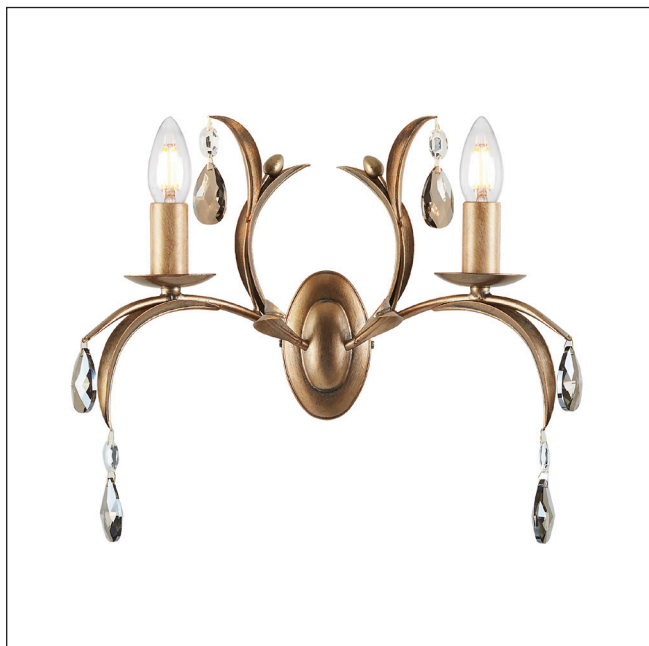

MODEL: Lily 2 Light Wall Light

The Lily range is one of Elstead’s exclusively designed and manufactured products. Elegant Lily leaves are hand patinated to a unique deep Bronze finish and are adorned with smoked cut glass droplets to complement the finish.

1. Stock Code	LL2-ANT-BRZ	16. Overall Depth (mm)	150mm
2. Product Type	Wall Light	17. Minimum Drop (mm)	
4. Family	Lily	18. Maximum Drop (mm)	
5. Finish	Bronze Patina	19. Chain/extension rods	-
6. IP Rating		20. Ceiling Pan Width/Diameter	
7. Class	Class I	21. Net Weight (kg)	0.94
8. Voltage	220-240v 50hz	22. Gross Weight (kg)	1.04
9. Max. Wattage	60W	23. Back Plate Height (mm)	120mm
10. Lamp Holder Type	E14	24. Back Plate Width (mm)	80mm
11. No. of Lamps	2	25. Base Plate Projection (mm)	40mm
12. Lamp Supplied	No	26. Build Materials	Steel, K9 Cut Smoked Glass
13. Lumen Output		27. Box Dimensions	39 x 18 x 29cm
14. Overall Width-Diameter (mm)	440mm	28. Barcode	5024005446002
15. Overall Height (mm)	360mm	29. Guarantee	general 2 year guarantee