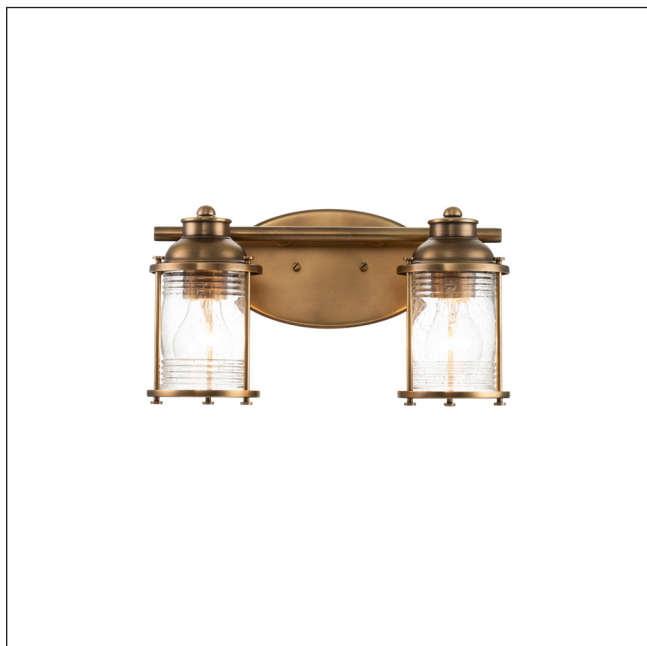

MODEL: Ashland Bay 2 Light Wall Light - Brass

Ashland Bay offers a memorable nautical feel. For a vintage inspired look, the Natural Brass finish accentuates the beautiful clear seeded glass. Made to IP44 spec, this range is a great fit for bathroom use, and for an added ambiance, nothing compares to Ashland Bay.

1. Stock Code	QN-ASHLANDBAY2-NBR-BATH	16. Overall Depth (mm)	166mm
2. Product Type	Wall Light	17. Minimum Drop (mm)	
4. Family	Ashland Bay	18. Maximum Drop (mm)	
5. Finish	Natural Brass	19. Chain/extension rods	
6. IP Rating	IP44	20. Ceiling Pan Width/Diameter	
7. Class		21. Net Weight (kg)	2.15
8. Voltage	220-240v 50hz	22. Gross Weight (kg)	3.07
9. Max. Wattage	60W	23. Back Plate Height (mm)	
10. Lamp Holder Type	E27	24. Back Plate Width (mm)	
11. No. of Lamps	2	25. Base Plate Projection (mm)	
12. Lamp Supplied	No	26. Build Materials	Steel, Clear Seeded Glass
13. Lumen Output		27. Box Dimensions	47 x 23 x 32.5cm
14. Overall Width-Diameter (mm)	362mm	28. Barcode	5024005577119
15. Overall Height (mm)	206mm	29. Guarantee	general 2 year guarantee