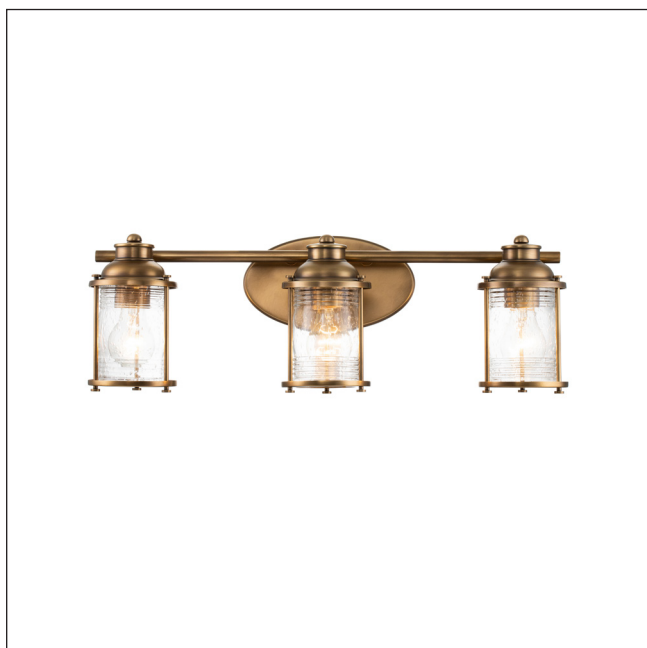

MODEL: Ashland Bay 3 Light Wall Light - Brass

Ashland Bay offers a memorable nautical feel. For a vintage inspired look, the Natural Brass finish accentuates the beautiful clear seeded glass. Made to IP44 spec, this range is a great fit for bathroom use, and for an added ambiance, nothing compares to Ashland Bay.

1. Stock Code	QN-ASHLANDBAY3-NBR-BATH	16. Overall Depth (mm)	166mm
2. Product Type	Wall Light	17. Minimum Drop (mm)	
4. Family	Ashland Bay	18. Maximum Drop (mm)	
5. Finish	Natural Brass	19. Chain/extension rods	
6. IP Rating	IP44	20. Ceiling Pan Width/Diameter	
7. Class		21. Net Weight (kg)	3.05
8. Voltage	220-240v 50hz	22. Gross Weight (kg)	4.01
9. Max. Wattage	60W	23. Back Plate Height (mm)	
10. Lamp Holder Type	E27	24. Back Plate Width (mm)	
11. No. of Lamps	3	25. Base Plate Projection (mm)	
12. Lamp Supplied	No	26. Build Materials	Steel, Clear Seeded Glass
13. Lumen Output		27. Box Dimensions	68 x 23 x 32.5cm
14. Overall Width-Diameter (mm)	610mm	28. Barcode	5024005577317
15. Overall Height (mm)	206mm	29. Guarantee	general 2 year guarantee